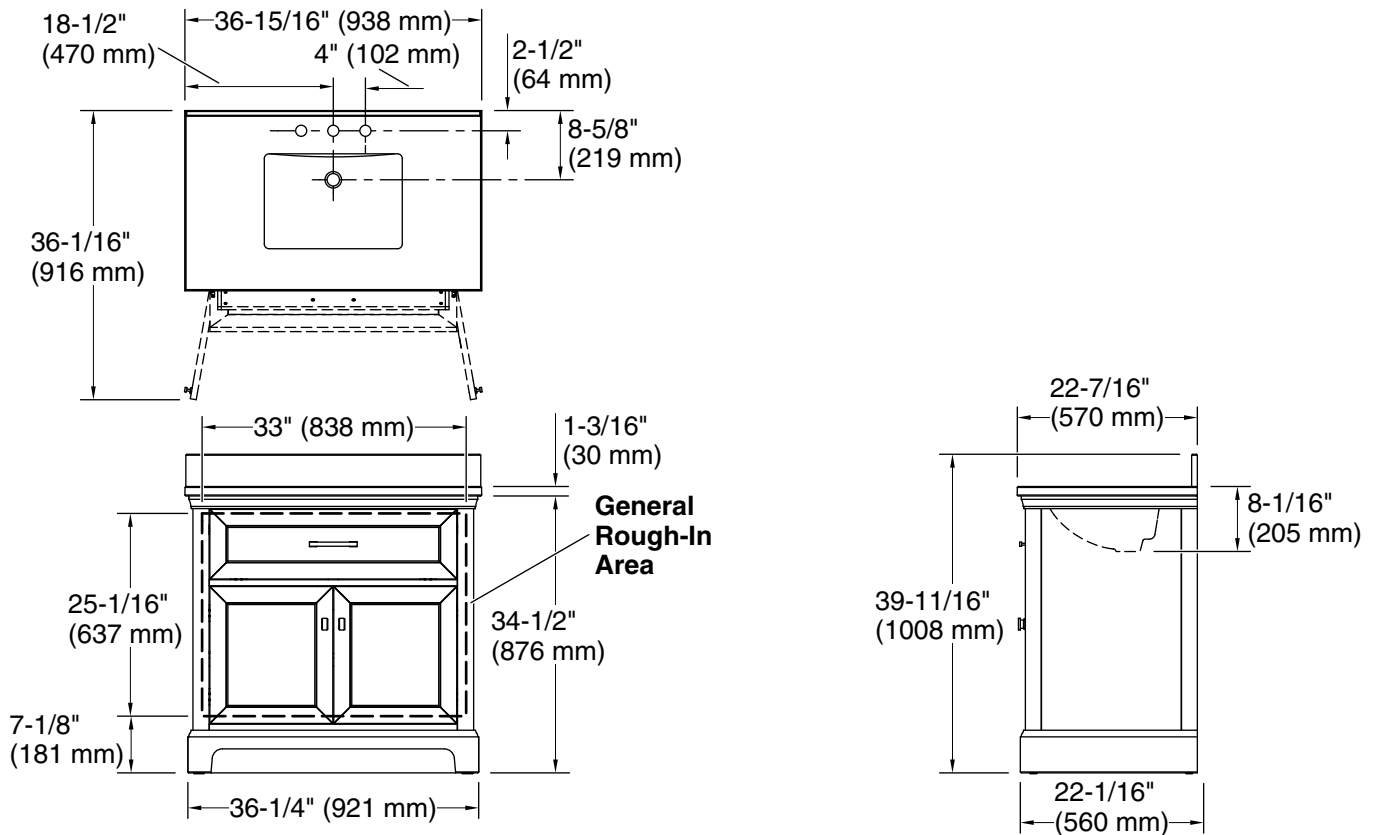

Features

- Set includes cabinet, precut quartz vanity top, backsplash, sink, cabinet hardware
- Convenient tilt-down drawer for storing smaller, frequently-used items
- Three-way adjustable slow-close door hinges for easy cabinet access
- 20" (508 mm) cabinet interior provides ample storage space
- Finish-matched cabinet interior offers generous clearance for plumbing
- Vanity top has 8" (203 mm) widespread faucet holes; requires deck-mount faucet (sold separately)
- Brushed Nickel hardware included on White vanities, Brushed Brass hardware on Dark Warm Grey and Tidal Blue vanities, and Matte Black hardware on Light Oak vanities.

Technical Information

All product dimensions are nominal.

Notes

Install this product according to the installation instructions.

Select the type of fastener based upon the wall material. Two 250 lb (113.4 kg) minimum load bearing fasteners are recommended.