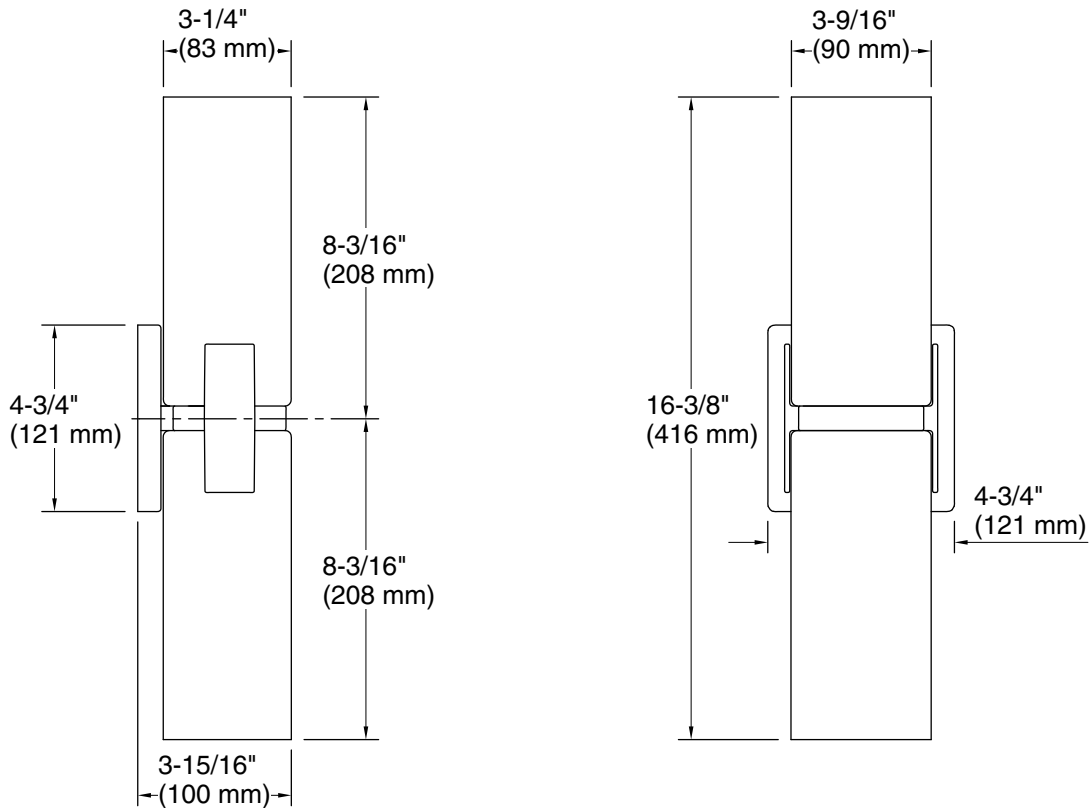

Features

- Frosted glass shades perfectly diffuse the light, reducing glare in the bathroom
- Requires bulbs with medium (E26) base; type T10, T14, B10, or B11 bulbs recommended (sold separately)
- Suitable for damp locations, per UL 1598
- Coordinates with other products in the Honesty collection
- Fixture is dimmable when paired with dimmer switch and compatible bulbs

Required Electrical Service

One circuit required.

120 V, 1 A, 60 Hz

Technical Information

All product dimensions are nominal.

Material: Glass, Steel, Aluminum, Zinc

Number of Lights: 2

Lighting Type: Socket-based

Socket Type: E-26 Medium

Number of Shades: 2

Shade Type: Frosted Glass

Hanging Type: Non-hanging

Notes

Install this product according to the installation instructions.