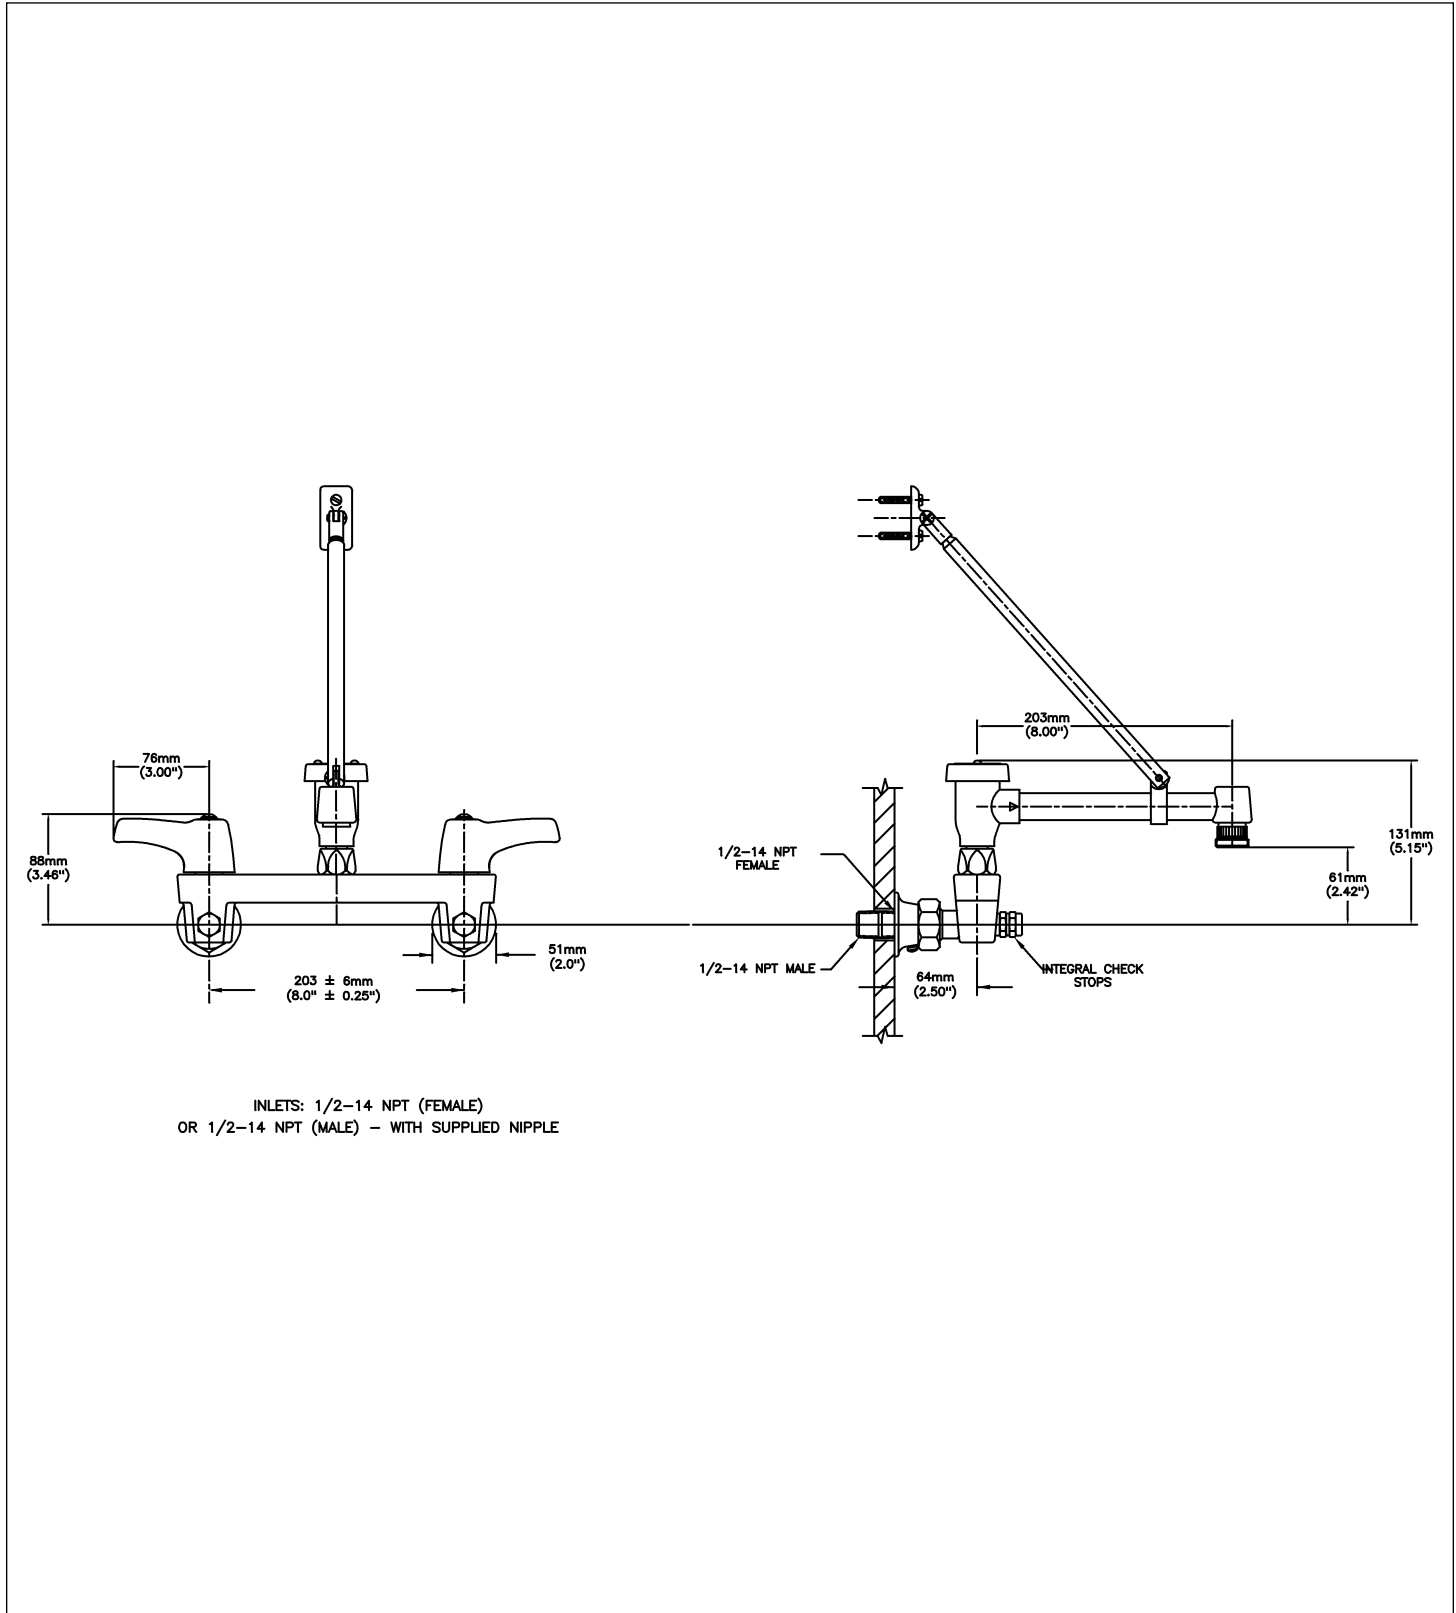

### Model No: 28C2383

#### SPECIFICATION:

- 203 mm (8") centers cast brass wallmount service sink faucet
- Centers adjustable from 7.75" to 8.25" unless AC option selected
- Two handle
- With integral check stops
- Polished chrome plated finish
- Heavy duty 1/2" IPS brass pipe rigid pail hook spout
- CER-TECK® 1/4 turn ceramic disk structures
- Spout#: 3 - 267mm (10 1/2") Long Rigid Spout with Pail Hook, ADJUSTABLE Top/Bottom Brace
- Outlet#: 8 - Body mounted Angle Vacuum Breaker - Garden Hose End Outlet on spout
- Handle#: 3 - 76 mm (3") Lever Blade Handles-ADA Compliant-Metal-Color indexed-Vandal Resistant screws

#### OPERATION:

- Not Available

*(Dimensional drawing on following page)*

Delta reserves the right (1) to make changes to specifications and materials, and (2) to change or discontinue models, both without notice or obligation. Dimensions are for reference. Measurement may vary plus or minus 6mm(0.25"). Mounting locations are suggested only. Check with local codes for requirements in your area. This spec was produced July 23, 2018.

Delta reserves the right (1) to make changes to specifications and materials, and (2) to change or discontinue models, both without notice or obligation. Dimensions are for reference. Measurement may vary plus or minus 6mm(0.25"). Mounting locations are suggested only. Check with local codes for requirements in your area. This spec was produced July 23, 2018.