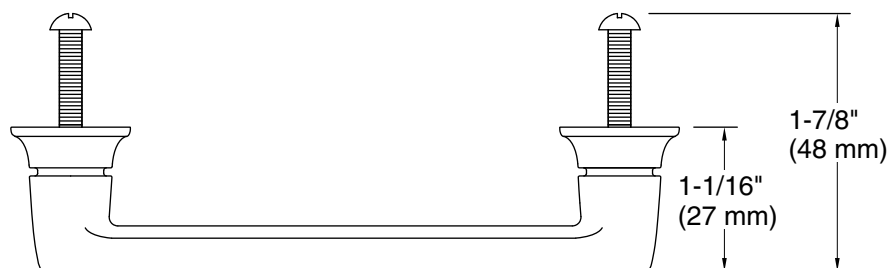

Features

- Simple bar pull with rounded edges; coordinates with Winnow cabinets to complete your bathroom.

Material

- Premium material construction for durability and reliability.
- KOHLER finishes resist corrosion and tarnishing.

Installation

- Installation hardware and template included.

Recommended Products/Accessories

K-33577-ASB 24" bathroom vanity set
K-33578-ASB 30" bathroom vanity set
K-33579-ASB 36" bathroom vanity set
K-33580-ASB 48" bathroom vanity set
K-33581-ASB 60" bathroom vanity set
K-33582-ASB 70" x 24" linen tower
K-33583-ASB 28" x 24" wall cabinet

Technical Information

All product dimensions are nominal.

Material: Zinc