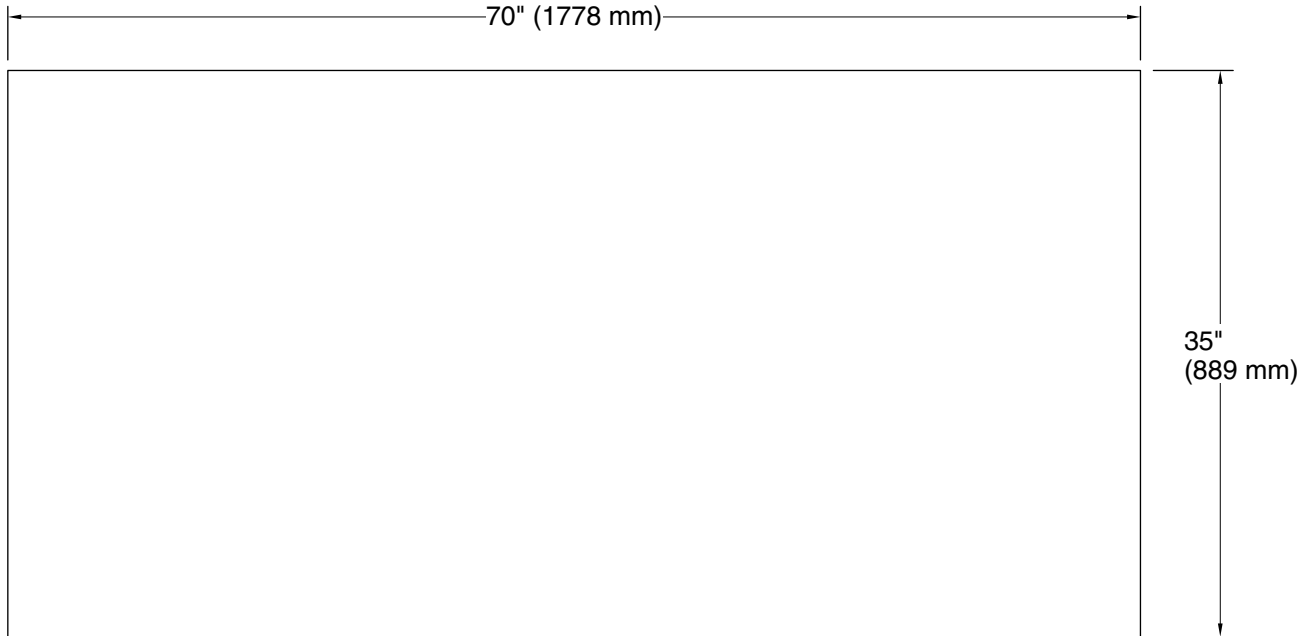

Turkish Bath Linens
bath sheet with Tatami weave, 35" x 70"
K-31506-TA

Technical Information

All product dimensions are nominal.

Material: Cotton, Turkish