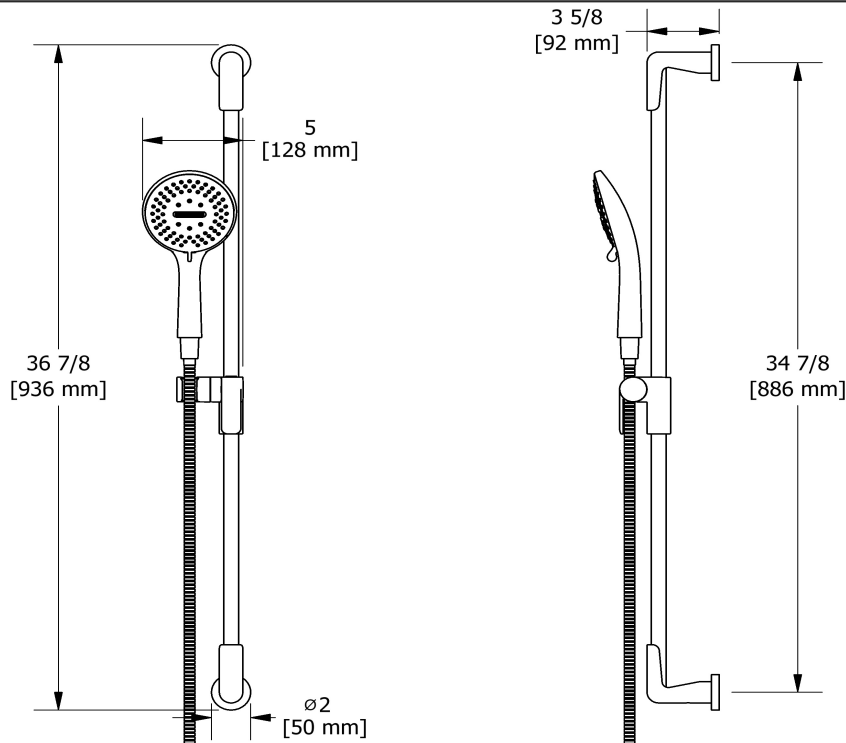

Hand shower rail
4839

Specifications

Descriptions

- Easy-Glide left cursor
- 150 cm (59") double interlock flexible hose, swivel and 2 check valves
- Scale-free
- 4375, 3-het hand shower

Sizes, models and finishes may differ from those presented.