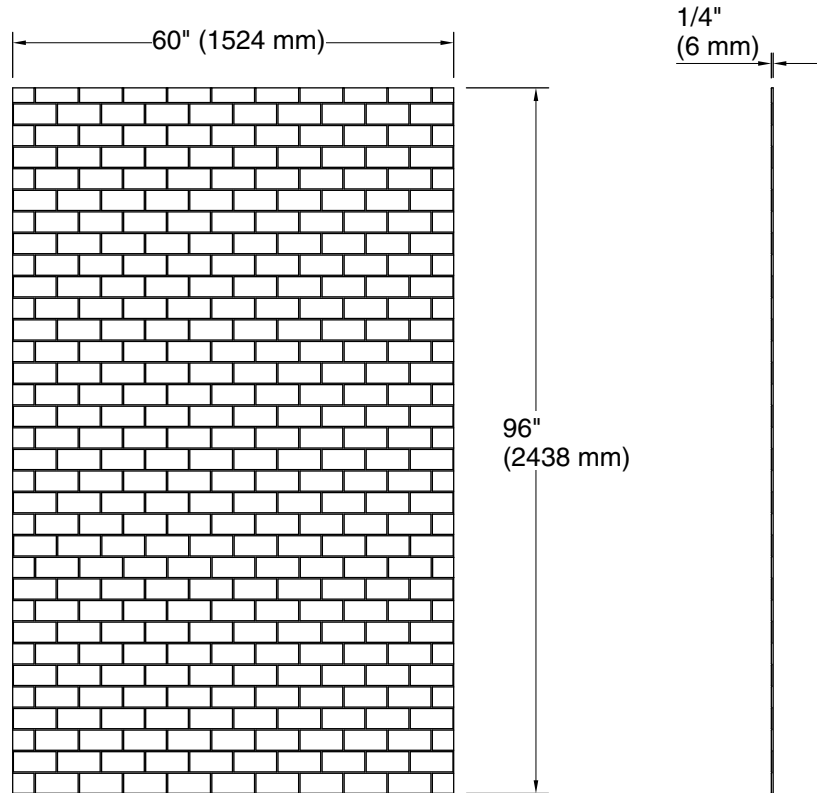

Technical Information

All product dimensions are nominal.

Weight: 99.99 lbs (45.4 kg)

Notes

Measure your actual product for rough-in details.

Install this product according to the installation instructions.