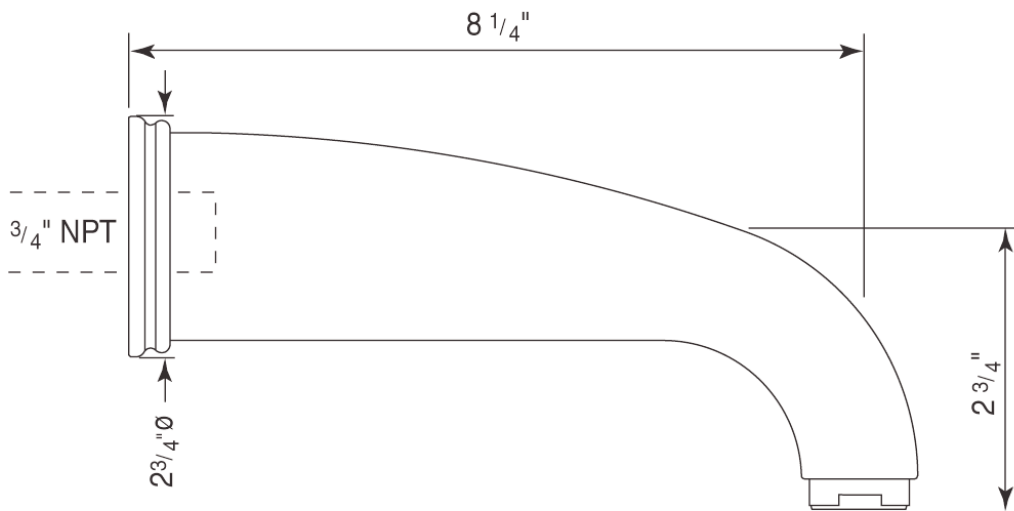

WARRANTY

- Limited Lifetime