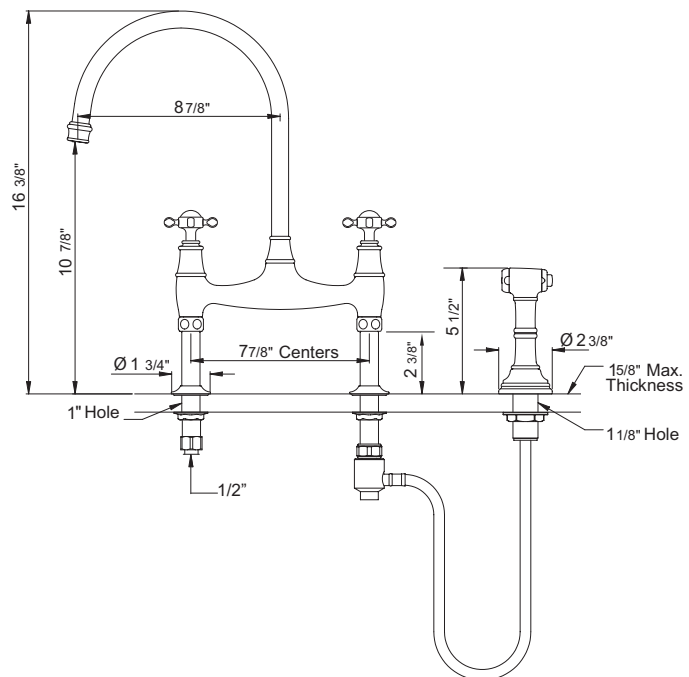

BRIDGE FAUCET WITH CROSS HANDLES AND SIDESPRAY

ROHL Perrin & Rowe® Kitchen

U.4718X-2

FEATURES

- Cross handles
- Brass construction
- 1" max cutout
- Deck mounted only
- Unions included
- Hot and cold mix at the sidespray
- Insulated brass sidespray
- 7 7/8" centers - offset unions not available
- Cannot use U.6793 union
- 1/4 - turn ceramic disc valves
- 1.8GPM
- Patented diverter system

COLORS/FINISHES

- Polished Chrome
- Polished Nickel
- Satin Nickel
- Inca Brass
- English Bronze

WARRANTY

- Limited Lifetime

U.4718X Spare Parts