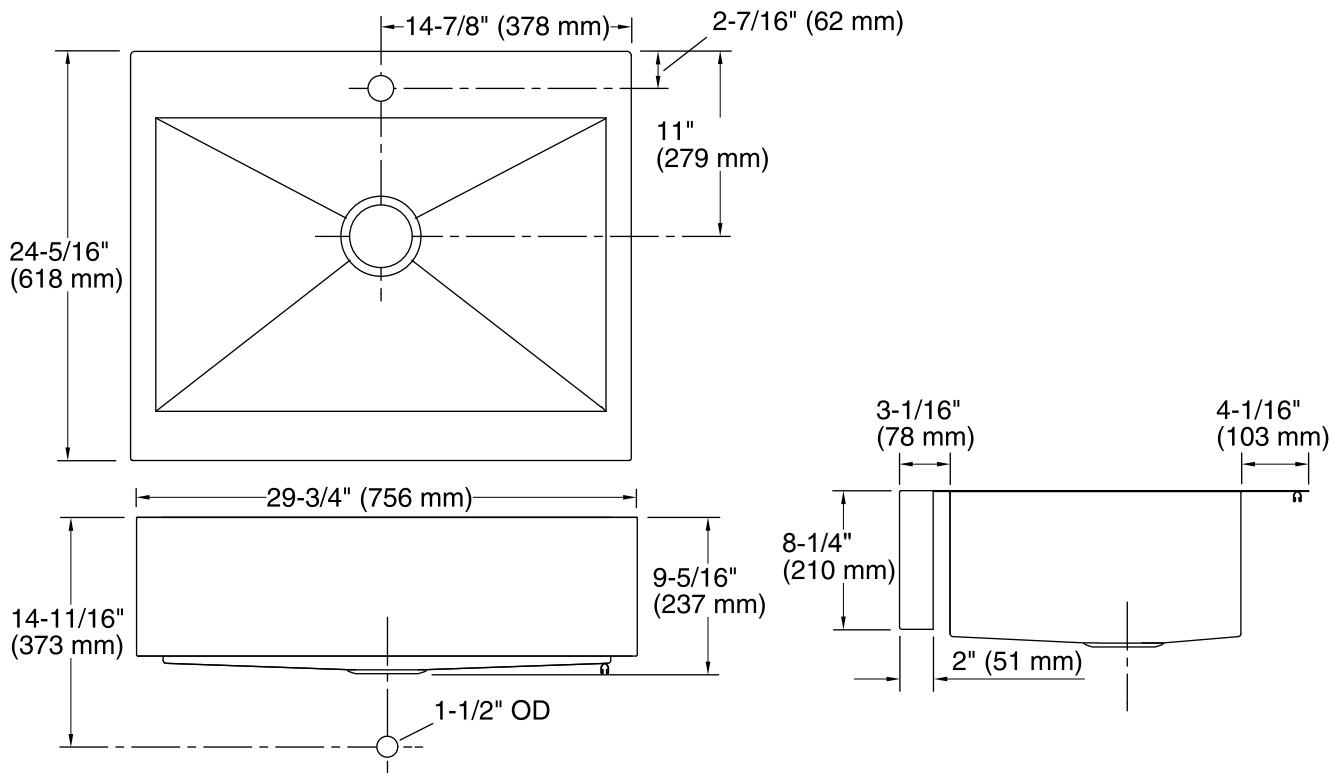

Vault™
Top-mount Apron Front Kitchen Sink
K-3935-1

Features

- 30-inch minimum base cabinet width.
- 18-gauge stainless steel.
- Top-mount.
- Medium single bowl.
- Single faucet hole.
- With integral shortened self-trimming apron.
- SilentShield® sound-absorption technology offers quieter performance.
- 29-3/4" (756 mm) x 24-5/16" (618 mm)

Optional Accessories

- K-6429 Utility Rack
- K-6466 Sink Rack
- K-8801 Sink Strainer

Components

Product includes:

- 1130570 Hardware Kit, Self-Rimming
- 1173293 Hardware Kit, Side Clip

Codes/Standards

ASME A112.19.3/CSA B45.4

**Lifetime Limited Warranty for
KOHLER® Stainless Steel Sinks**

See website for detailed warranty information.

Technical Information

All product dimensions are nominal.

Bowl configuration:	Single
Installation:	Top-mount
Min. base cabinet width:	30" (762 mm)
Bowl area (Only)	Length: 26-1/2" (673 mm) Width: 17-3/16" (437 mm) Bowl depth: 9" (229 mm)
Number of deck holes:	1
Faucet hole(s):	1-7/16" (37 mm)
Drain hole:	3-5/8" (92 mm)
Template:	1166716-7, required, included 1178341, required, included