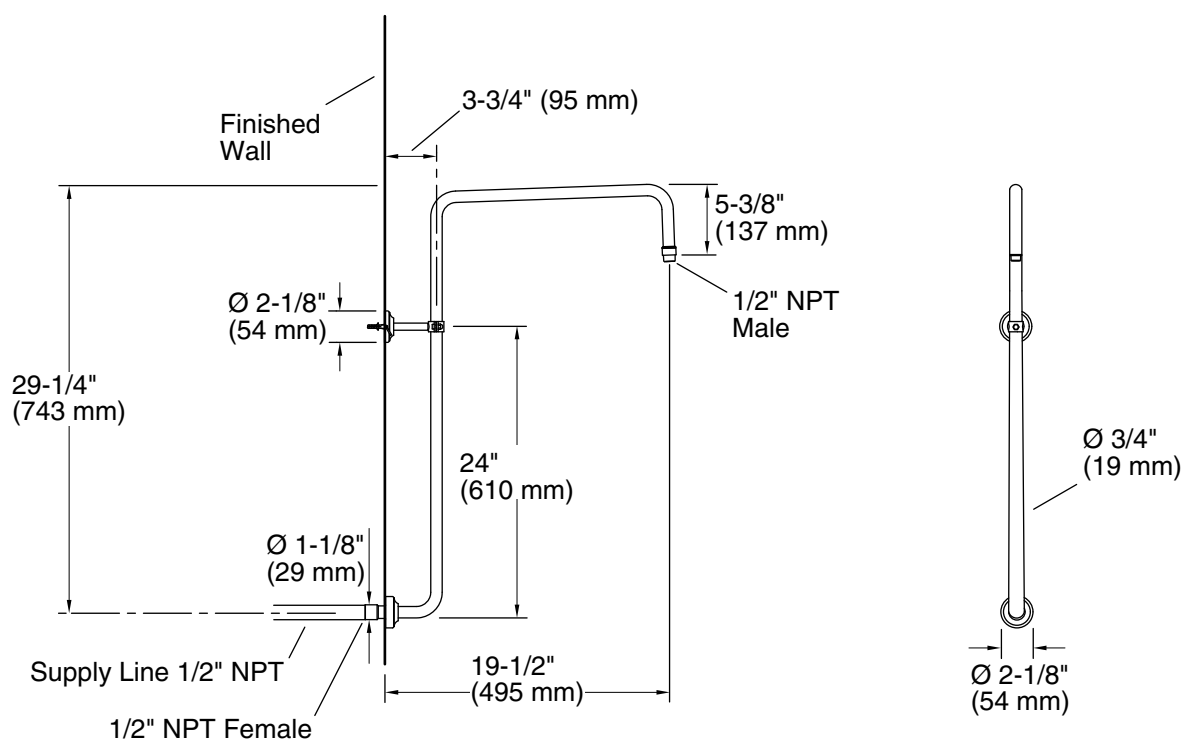

## FEATURES

P21441

- Solid brass construction for durability and reliability
- 1/2" -14 NPT Connection
- Complements the For Town and For Country Collections

SPECIFIED MODEL				
Model	Description	Finishes		
P21441-00	Michael S. Smith Shower Arm	<input type="checkbox"/> CP Polished Chrome	<input type="checkbox"/> AD Nickel Silver	<input type="checkbox"/> AG Brushed Nickel
Optional Accessories				
P21540-00	Raindome	<input type="checkbox"/> CP Polished Chrome	<input type="checkbox"/> AD Nickel Silver	<input type="checkbox"/> AG Brushed Nickel