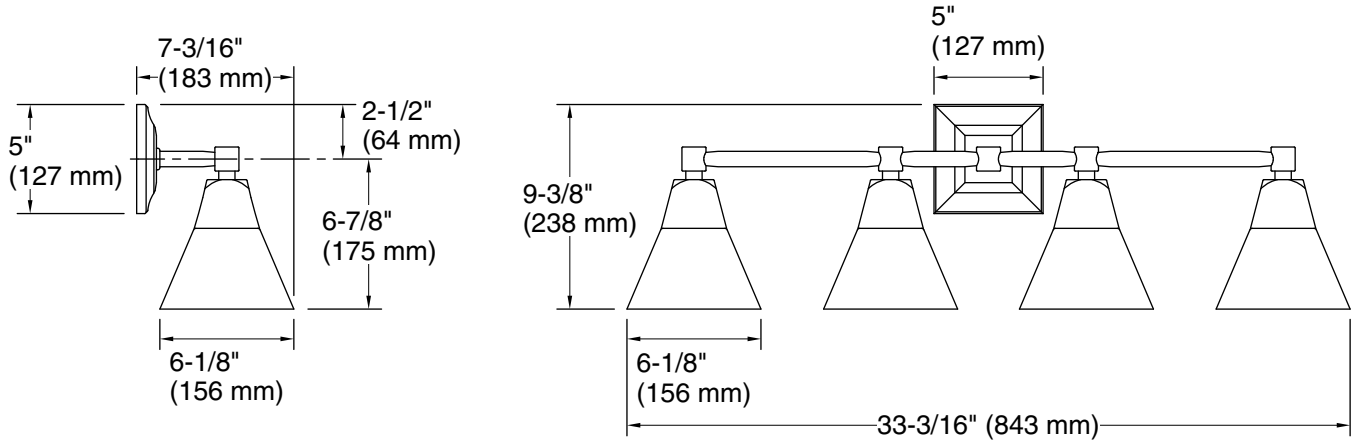

Required Electrical Service

One circuit required.

Lights: 120 V, 60 Hz

Technical Information

All product dimensions are nominal.

Installation Type: Wall-mount

Material: Brass

Number of Lights: 4

Lighting Type: Socket-based

Socket Type: E-26 Medium

Number of Shades: 4

Shade Type: Glass - frosted

Electrical component rating: Socket Rating: 60 Hz, 60 W, 3200 Lumens, 3000K