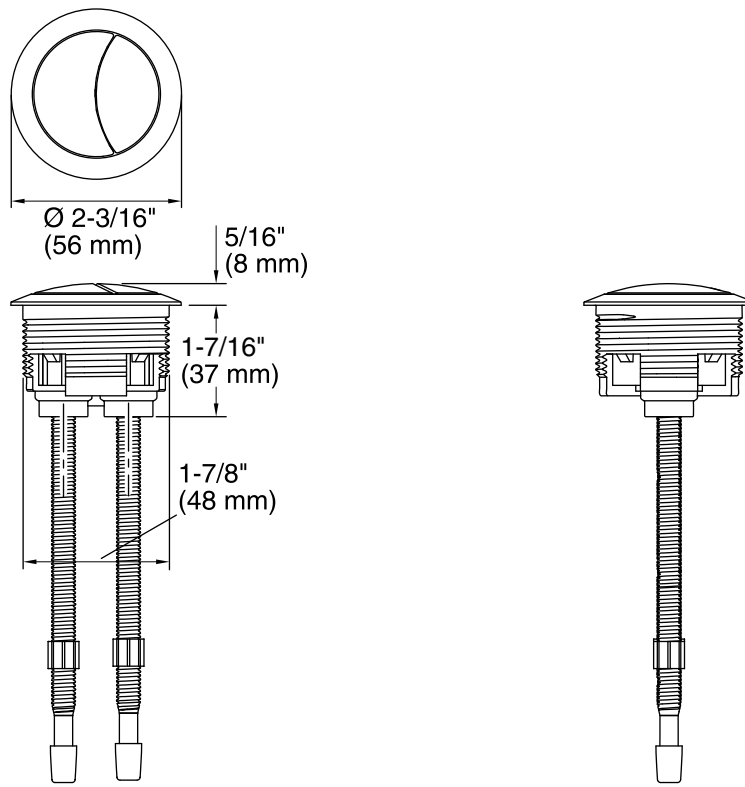

Features

- Water-saving dual-flush actuator offers two flushing options.
- Large top-mount buttons provide an ergonomic experience.
- Spring-loaded buttons facilitate a smooth actuation.
- KOHLER finishes resist corrosion and tarnish.
- For use with the K-3753 Persuade Circ and K-3723 Persuade Curv toilets.

Technical Information

All product dimensions are nominal.

Notes

Install this product according to the installation guide.