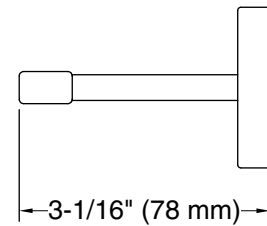

Technical Information

All product dimensions are nominal.

Material: Zinc, Stainless Steel

Notes

Install this product according to the installation instructions.

CAUTION: Risk of personal injury. Do not install these products in any area where they are likely to be used inadvertently as a grab bar or support bar. These products are not designed or intended for use as a grab bar or support bar.