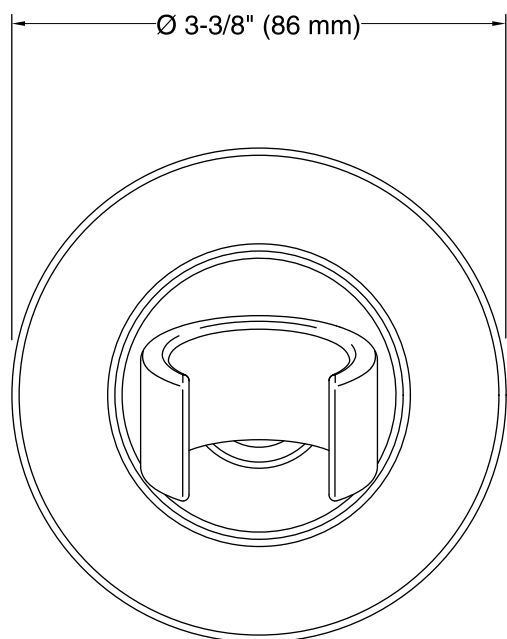

Technical Information

All product dimensions are nominal.

Notes

Install this product according to the installation guide.