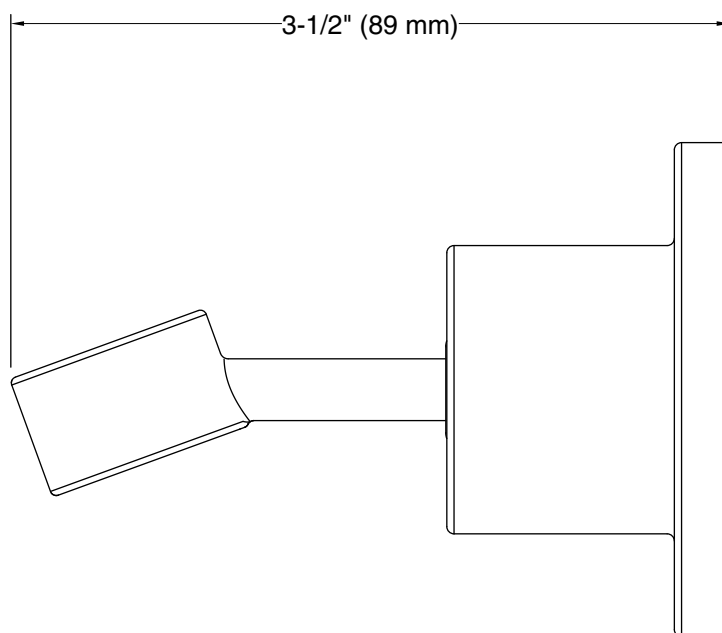

### Features

- Bracket pivots and rotates to position handshower at desired angle.
- Coordinates with Purist and Stillness faucets and accessories.

### Installation

- Wall-mount

### Technical Information

All product dimensions are nominal.