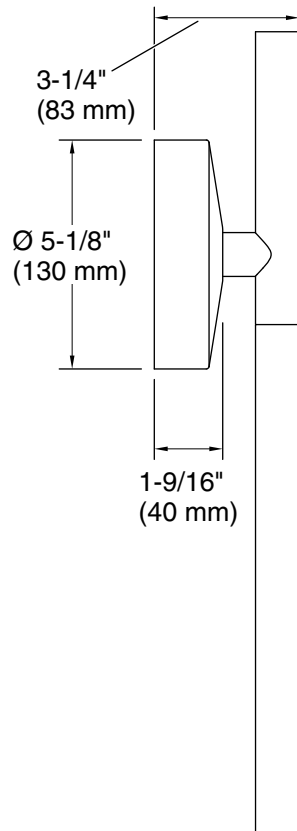

Required Electrical Service

One circuit required.

Lights: 120 V, 0.977 A, 60 Hz

Technical Information

All product dimensions are nominal.

Material: Steel, Aluminum, Glass

Number of Lights: 1

Lighting Type: Integrated LED

Number of Shades: 2

Shade Type: Glass - frosted

Hanging Type: Non-hanging

Electrical component rating: LED: 60 Hz, 10 W, 500 Lumens, 3000K