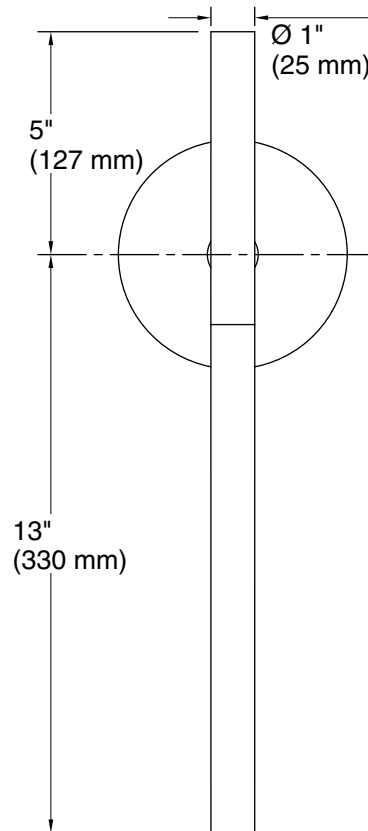

Required Electrical Service

One circuit required.

Lights: 120 V, 0.977 A, 60 Hz

Technical Information

All product dimensions are nominal.

Material: Steel, Aluminum, Glass

Number of Lights: 1

Lighting Type: Integrated LED

Number of Shades: 2

Shade Type: Glass - frosted

Hanging Type: Non-hanging

Electrical component rating: LED: 60 Hz, 10 W, 500 Lumens, 3000K