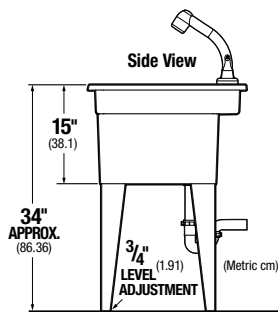

MUSTEE
Preferred by the "Pros"

28CF BIG TUB™ UTILATUB® Combo Utility Tub

Swivel faucet with 24" long pull-out spout and lever handles.

- **Combo Pack - includes...**
 - One-piece molded tub of impact-resistant polypropylene with heavy gauge steel legs, with adjustable levelers
 - Swivel faucet with 24" long pull-out spout and lever handles  
 - 1-1/2" P-Trap with 12" tailpiece 
 - Two 20" flexible braided supply lines 
 - Drain stopper
- Large, self-draining back shelf directs water run-off into the tub
- Mold and mildew-resistant components
- Easy to assemble and install
- Color-fast, stain-resistant white finish

Recessed 9" wide x 3" deep x 4" tall utility shelf

Two flexible, 20" supply lines

1/2" P-Trap with 12" tailpiece

1/2" Molded-in drain

Specifications

Code Accepted

BIGTUB™ UTILATUB® meets or exceeds applicable performance requirements as listed:

- International Association of Plumbing and Mechanical Officials (IAPMO®)
- American National Standards Institute (ANSI)- Specification Z 124-2011

Colors & Models:	Model	Mounting	Outside H x W x D	Inside H x W x D	UPC
White	28CF	Floor	34" x 40" x 24"	12-1/2" x 36-1/2" x 17-1/2"	6 71031 00489 5

General: Furnish and install as shown on plans, BIGTUB™ UTILATUB® Utility Tub Model 28CF, as manufactured by E.L. Mustee & Sons, Inc. Tub shall be one-piece molded polypropylene with matched metal molds. Kit includes: Swivel faucet with 24" long pull-out spout with lever handles; 1 1/2" P-trap with 12" tailpiece; Two flexible, 20" long braided supply lines; Steel legs with adjustable levelers; and 1 1/2" Molded-in drain and Drain stopper. 36-Gallon capacity. Shall meet ANSI Z 124-2011 Color: White. Weight: 23 lbs.