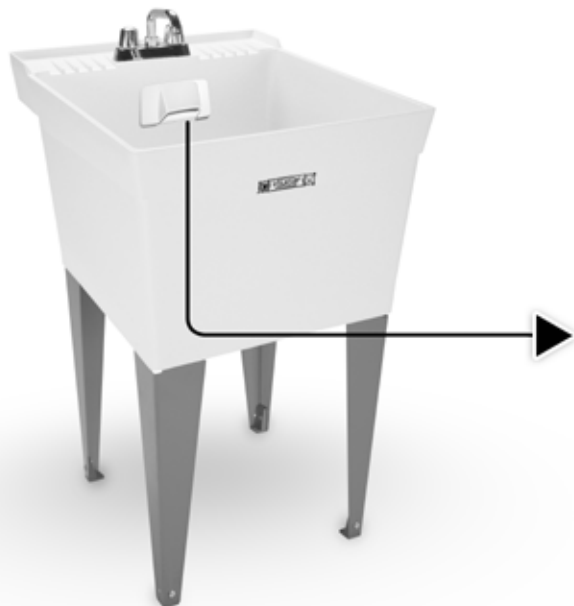

MUSTEE

Preferred by the "Pros"

28CF BIG TUB™ UTILATUB® Combo Utility Tub Accessories

HandiFlo™ Fitting