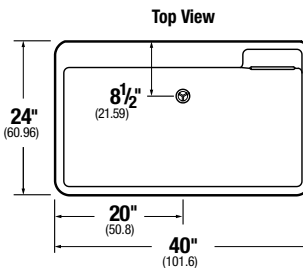

MUSTEE
Preferred by the "Pros"

28CF BIG TUB™ UTILATUB® Combo Utility Tub

Swivel faucet with 24" long pull-out spout and lever handles.

- **Combo Pack - includes...**
 - One-piece molded tub of impact-resistant polypropylene with heavy gauge steel legs, with adjustable levelers
 - Swivel faucet with 24" long pull-out spout and lever handles  
 - 1-1/2" P-Trap with 12" tailpiece 
 - Two 20" flexible braided supply lines 
 - Drain stopper
- Large, self-draining back shelf directs water run-off into the tub
- Mold and mildew-resistant components
- Easy to assemble and install
- Color-fast, stain-resistant white finish

Recessed 9" wide x 3" deep x 4" tall utility shelf

Two flexible, 20" supply lines

1/2" P-Trap with 12" tailpiece

1/2" Molded-in drain

Specifications

Code Accepted

BIGTUB™ UTILATUB® meets or exceeds applicable performance requirements as listed:

- International Association of Plumbing and Mechanical Officials (IAPMO®)
- American National Standards Institute (ANSI)- Specification Z 124-2011

Colors & Models:	Model	Mounting	Outside H x W x D	Inside H x W x D	UPC
White	28CF	Floor	34" x 40" x 24"	12-1/2" x 36-1/2" x 17-1/2"	6 71031 00489 5

General: Furnish and install as shown on plans, BIGTUB™ UTILATUB® Utility Tub Model 28CF, as manufactured by E.L. Mustee & Sons, Inc. Tub shall be one-piece molded polypropylene with matched metal molds. Kit includes: Swivel faucet with 24" long pull-out spout with lever handles; 1 1/2" P-trap with 12" tailpiece; Two flexible, 20" long braided supply lines; Steel legs with adjustable levelers; and 1 1/2" Molded-in drain and Drain stopper. 36-Gallon capacity. Shall meet ANSI Z 124-2011 Color: White. Weight: 23 lbs.