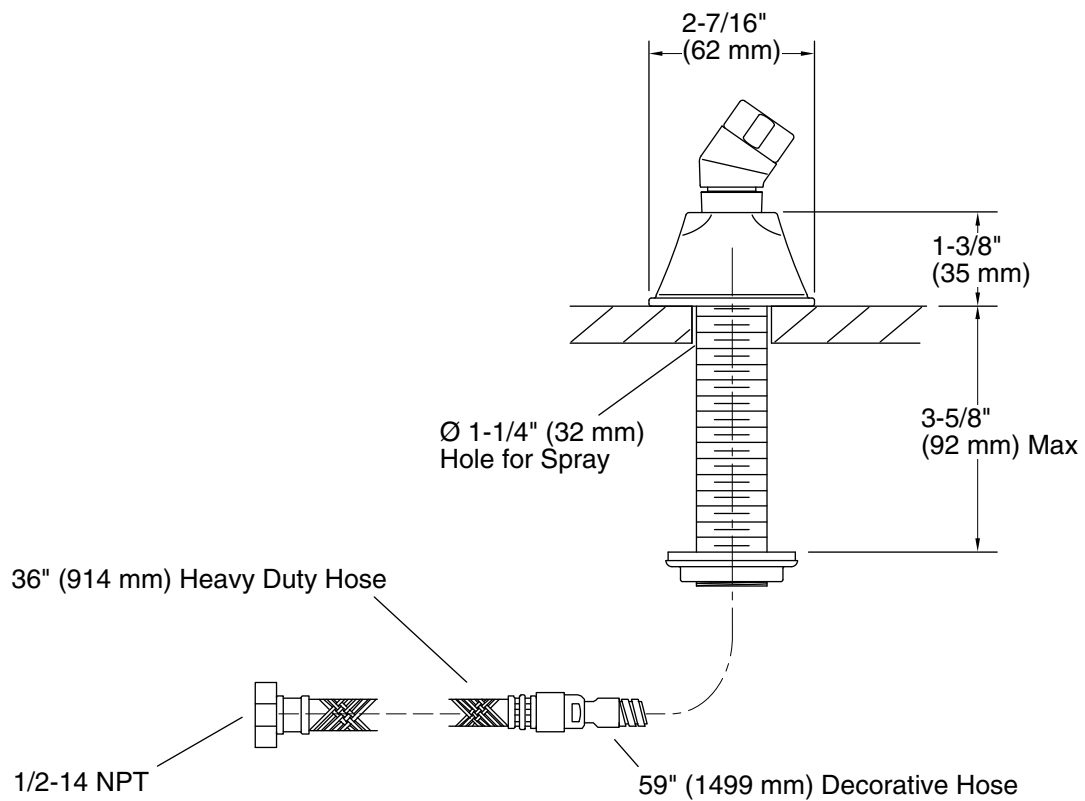

MEMOIRS®

Installation Notes

Install this product according to the installation guide.

Product Diagram