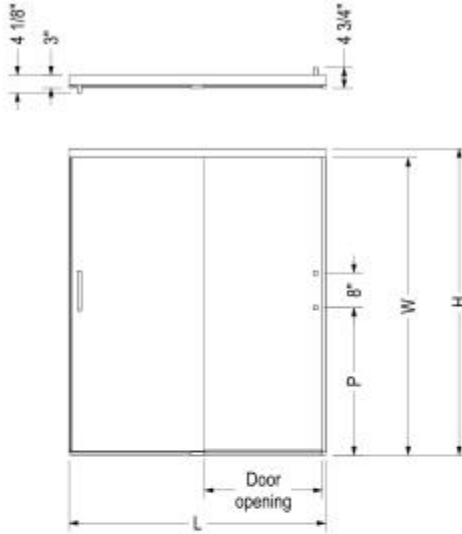

Incognito 70 56-59 x 70 1/2 in. 6mm Sliding Shower Door for Alcove In

Model number:

139350-900-084-000

Dimensions: 70.5"

Installation: Alcove

Material:

Standard Features:

- Components that connect seamlessly for an effortless assembly
- Large knob on the opposite side of the handle, to allow for an easier opening and closing

- Fits on showers with a wall height of at least 70.5in
- Slim header and thin edges accentuate the minimalist look
- Safety features: top and bottom integrated bumper to prevent slamming

Product characteristics:

Certifications

MAAX products adhere to one or more of the following certifications:

MAAX

Incognito 70 56-59 x 70 1/2 in. 6mm Sliding Shower Door for Alcove In

Model number:

139350-900-084-000

Dimensions: 70.5"

Installation: Alcove

Material:

STANDARD

Dimensions

70 1/2 In.
(1791 mm)

Weight

120 lbs - 54 1/2 kg

Frame Type