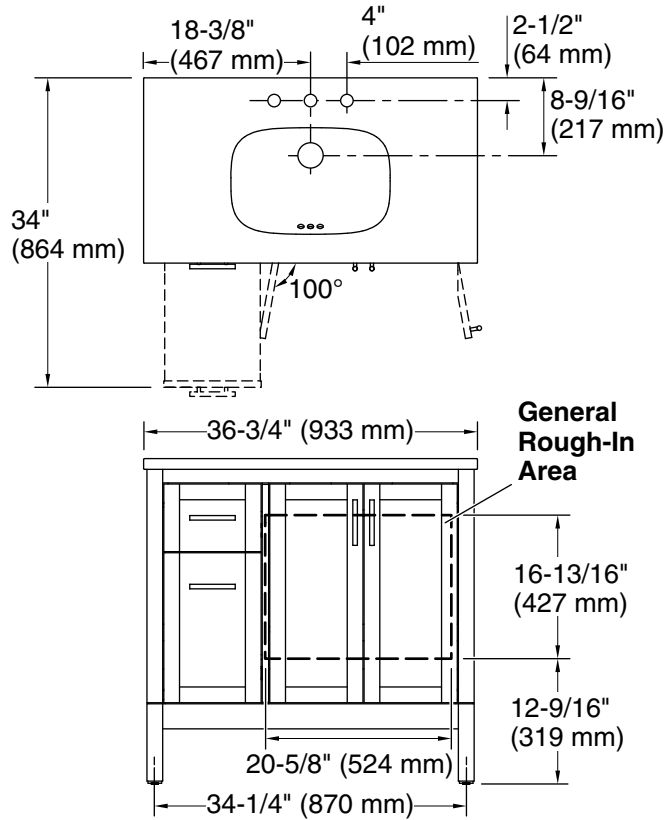

Features

- Set includes cabinet, precut quartz vanity top, sink, cabinet hardware
- Full-extension 14-3/4" (375 mm) drawers with soft-close side-mount slides
- Three-way adjustable slow-close door hinges for easy cabinet access
- 18-9/16" (471 mm) cabinet interior provides ample storage space
- 8" (203 mm) widespread faucet holes
- Faucet sold separately
- Some assembly required

Technical Information

All product dimensions are nominal.

Notes

Install this product according to the installation instructions.