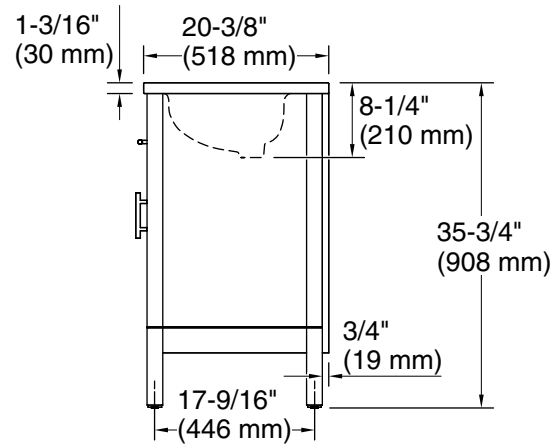

Features

- Set includes cabinet, precut quartz vanity top, sink, cabinet hardware
- Full-extension 14-3/4" (375 mm) drawers with soft-close side-mount slides
- Three-way adjustable slow-close door hinges for easy cabinet access
- 18-9/16" (471 mm) cabinet interior provides ample storage space
- 8" (203 mm) widespread faucet holes
- Faucet sold separately
- Some assembly required

Technical Information

All product dimensions are nominal.

Notes

Install this product according to the installation instructions.