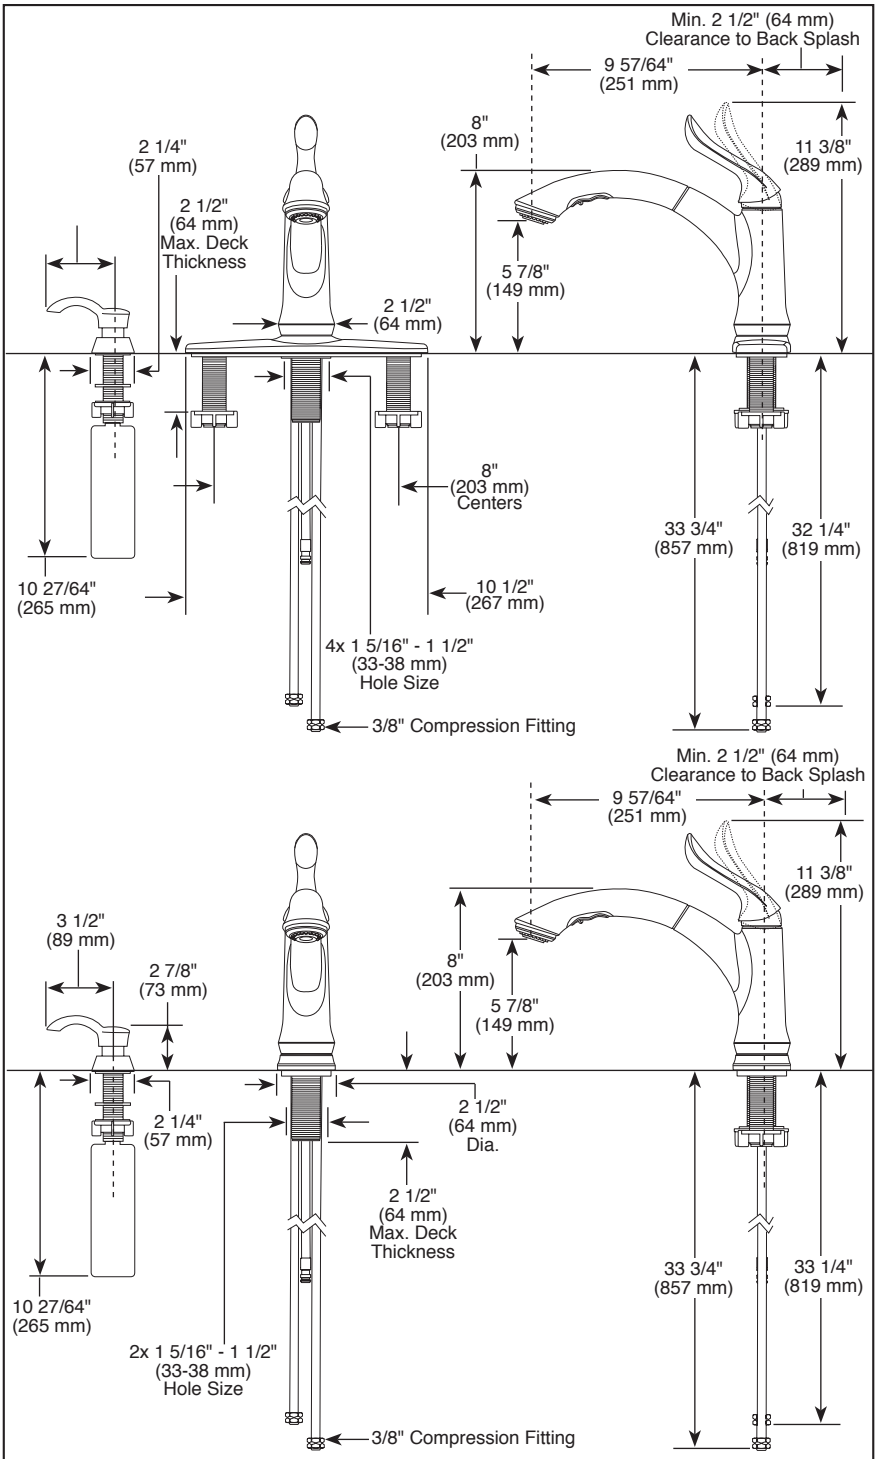

Submitted Model No.: \_\_\_\_\_

Specific Features: \_\_\_\_\_

▲ Designate Proper Finish Suffix  
 Delta reserves the right (1) to make changes in specifications and materials, and (2) to change or discontinue models, both without notice or obligation. Dimensions are for reference only. See current full-line price book or [www.deltafaucet.com](http://www.deltafaucet.com) for finish options and product availability.  
 DSP-K-4353-SD-DST Rev. B

# KITCHEN FAUCETS

- Linden™ Series
- Single Handle Pull-Out

**FEATURES:**

- DIAMOND Seal® Technology
- Touch-Clean® Sprayhead
- 2-Function Pull-Out w/Multi-Flow™

**STANDARD SPECIFICATIONS:**

- Max flow rate of 1.5 gpm @ 60 PSI (5.7 L/min @ 414 kPa) in spray and standard aerated mode
- Max flow rate of 2.2 gpm @ 60 PSI (8.3 L/min @ 414 kPa) in aerated mode using Multi-Flow™ feature
- One, two, three, or four hole mount (escutcheon included)
- Diamond coated ceramic cartridge
- 3/8" O.D. straight, staggered PEX supply tubes
- Spout rotates 120°
- Red/blue indicator markings
- Two-function wand; aerated stream or spray
- Dual integral check valves in spout
- Spout is connected to valve body with a 53" (1346 mm) long hose