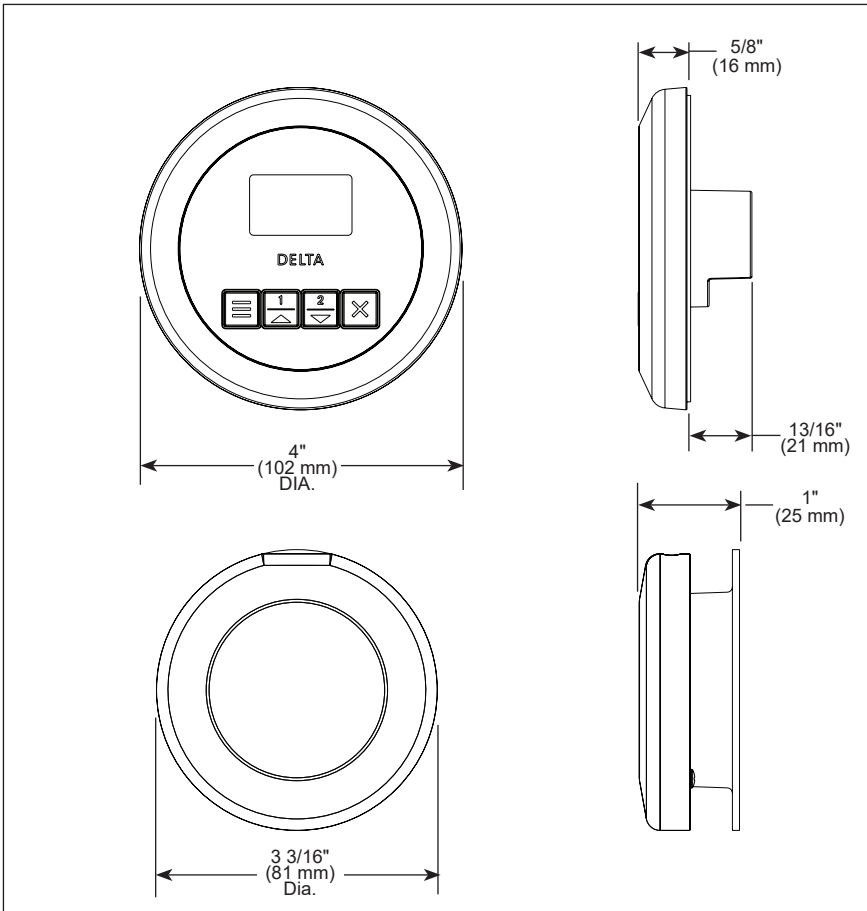

STEAMHEAD STANDARD SPECIFICATIONS:

- Includes 3/4" NPT female thread for connection to steam line
- Steam line should protrude 1/4" to 1/2" from finished surface
- Steam head should be mounted 12" - 18" above the finished floor or 6" above the rim of the tub. The mounting location must also not be directly beneath the control and should be as far from the seating area as possible.
- Includes silicone cover
- Essential oil reserve on top of steam head

WARRANTY

- Steam Generators – Lifetime limited warranty; or for commercial purchasers (including for steam bath generators with model numbers beginning with 5COM, which are intended solely for heavy commercial use), one (1) year from the date the product is received by the original purchaser or their authorized representative (installation contractor, etc.).
- Electronic Parts for Steam Bath Generators, Controls, Spa Options and Accessories – two (2) years from the date the product is received by the original consumer purchaser or their authorized representative (installation contractor, etc.); or for commercial purchasers, one (1) year from the date the product is received by the original purchaser or their authorized representative (installation contractor, etc.).
- Please go to www.deltafaucet.com for the complete details of our limited warranty.

▲ Designate Proper Finish Suffix

Delta Faucet Company reserves the right (1) to make changes in specifications and materials, and (2) to change or discontinue models, both without notice or obligation. Dimensions are for reference only. See current full-line price book or www.deltafaucet.com for finish options and product availability.

DSP-S-5CH-250R Rev. C

Delta Faucet Company

55 E. 111th Street, Carmel, IN 46280
350 South Edgeware Road, St. Thomas, ON N5P 4L1
© 2025 Delta Faucet Company