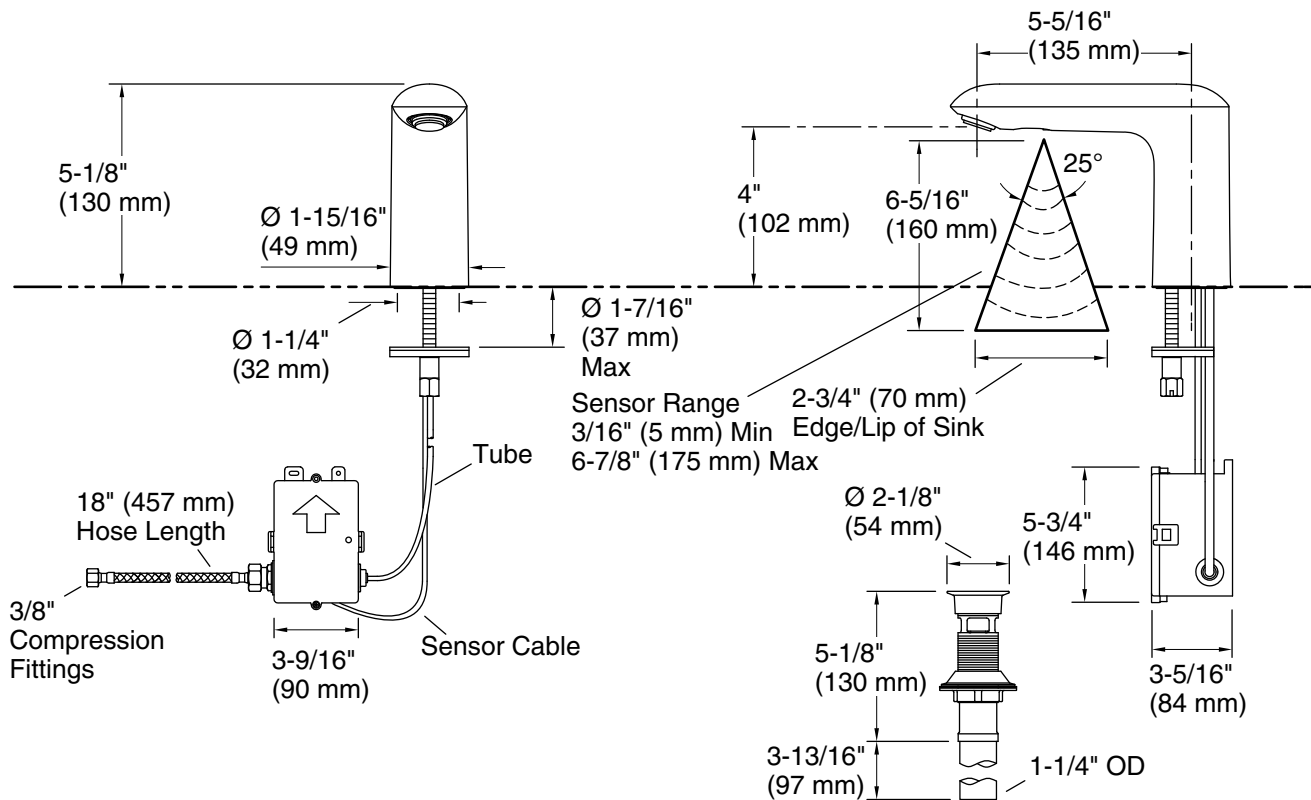

Technical Information

All product dimensions are nominal.

Power source:	Battery - DC, included
Faucet flow rate:	0.35 gal/min (1.3 l/min)
Drain included:	Yes
Drain with overflow:	Yes
Drain tailpiece included:	Yes

Spout:

Spout reach:	5-5/16" (135 mm)

Notes

Install this product according to the installation instructions.

ADA, OBC, CSA B651 compliant when installed to the specific requirements of these regulations.