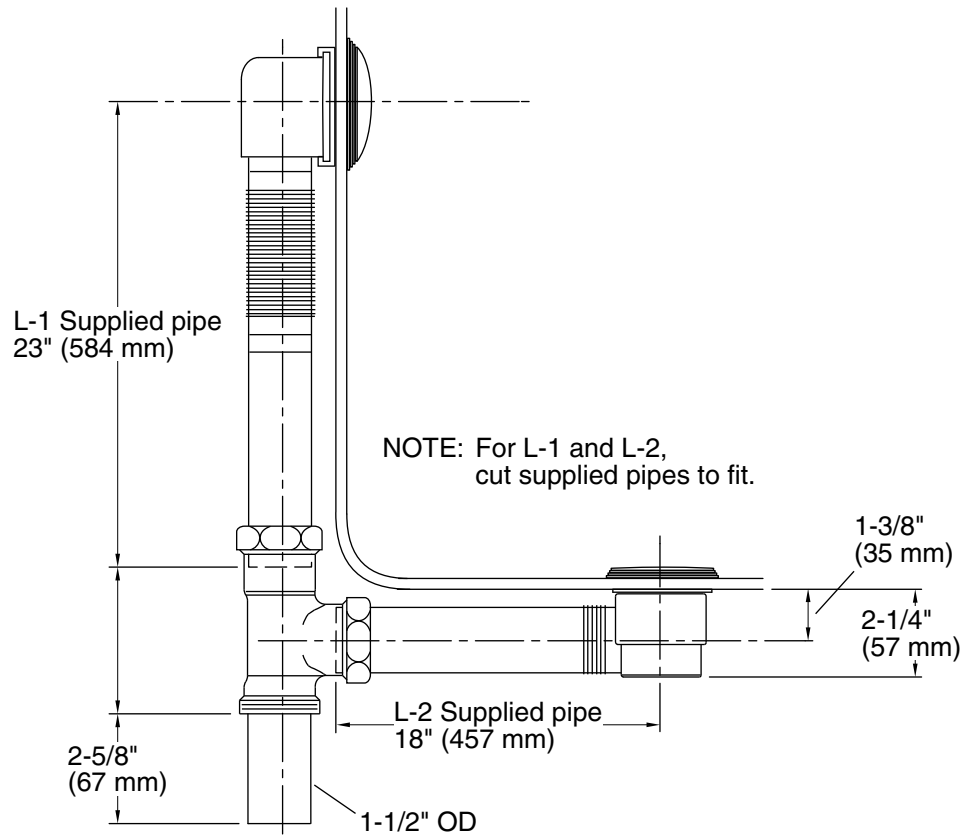

Features

- Toe-activated closing.
- Above- or through-floor installation.
- Flexible overflow joint conforms to various bath angles.
- Includes tee, drain ell, and overflow ell with attached 1-1/2" OD pipe.
- Toe-tap actuation means no internal linkages, reducing potential clogging through the overflow.
- Copper corrugated neck makes drain easy to install on any bath slope.
- For use with 20" - 26" (508 - 660 mm) deep baths.

Material

- Solid-brass construction for durability and reliability.
- KOHLER finishes resist corrosion and tarnishing.
- 17-gauge brass pipe.

Recommended Products/Accessories

K-23726 Drain treatment
K-23723 Faucet cleaner

Technical Information

All product dimensions are nominal.

Notes

Install this product according to the installation guide.