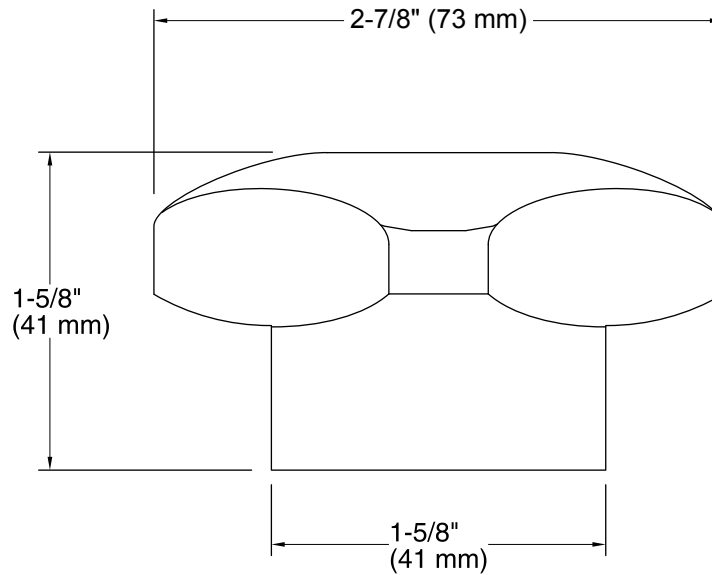

Color tiles intended for reference only.

Color	Code	Description
	CP	Polished Chrome

Technical Information

All product dimensions are nominal.

Notes

Install this product according to the installation guide.