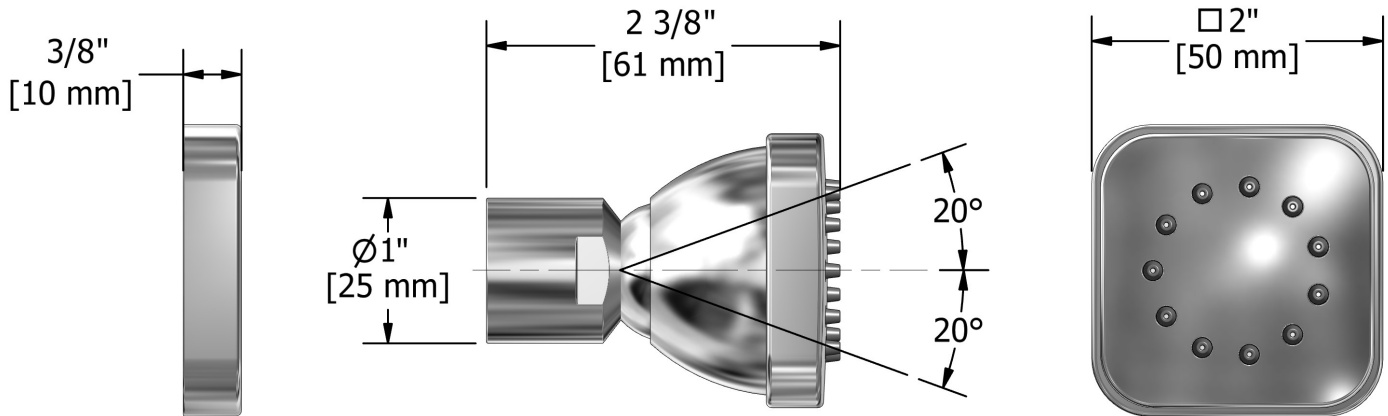

Body jet
377

Specifications

Descriptions

- ½" inlet female NPT
- Directional
- Scale-free

Available colors

- C : Chrome
- PN : Polished Nickel (PVD)

Available flow

- 2 à/to 6 L/min, 0.5 à/to 1.6 gpm (US) 60psi

Certifications

- CSA B125.1
- ASME A112.18.1
- CMR248 Approval

UPC®

Sizes, models and finishes may differ from thoses presented.

Warranty

This **Riobel Inc.** product you have purchased carries a Limited Lifetime Warranty on the chrome, PVD finish, blacks and all working parts and is guaranteed from the initial purchase date against all manufacturing defects. All other finishes, including plastic components, are guaranteed for one year. All electric and/or electronic parts are covered by a 5-year limited warranty.