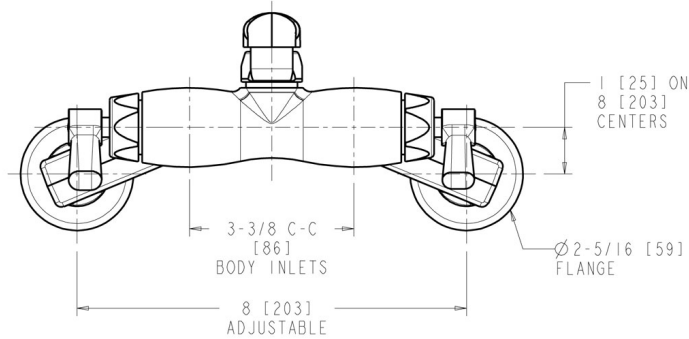

#### ECAST

ECAST products are intended for installation where state laws and local codes mandate lead content levels or in any location where lead content is a concern.

2100 South Clearwater Drive  
Des Plaines, IL  
P: 847/803-5000  
F: 847/803-5454  
Technical: 800/TEC-TRUE  
www.chicagofaucets.com

**Architect/Engineer Specification**

Chicago Faucets No. 445-ABCP, Sink Faucet for hot and cold water, wall-mounted 3-3/8" body with adjustable arms for 3" - 8-3/8" centers. Chrome plated. S-Type swing spout, 6" center-to-center. 2.2 GPM (8.3 L/min) pressure compensating Softflo aerator. 2-3/8" metal, vandal-proof, lever handles with sixteen-point, tapered broach and secured blue and red index buttons. Quatum™ rebuildable compression cartridge, opens and closes 90°, closes with water pressure, features square, tapered stem. 2-1/2" offset inlet supply arm with 1/2" NPT female thread inlet. 2-5/16" diameter slip flange. ECAST® construction with less than 0.25% lead content by weighted average. This product meets ADA ANSI/ICC A117.1 requirements and is tested and certified to industry standards: ASME A112.18.1/CSA B125.1, Certified to NSF/ANSI 61, Section 9 by CSA, California Health and Safety Code 116875 (AB1953-2006), Vermont Bill S.152, and NSF/ANSI 372 Low Lead Content. This product meets ADA ANSI/ICC A117.1 requirements and is tested and certified to industry standards: ASME A112.18.1/CSA B125.1, Certified to NSF/ANSI 61, Section 9 by CSA, California Health and Safety Code 116875 (AB1953-2006), Vermont Bill S.152, and NSF/ANSI 372 Low Lead Content.