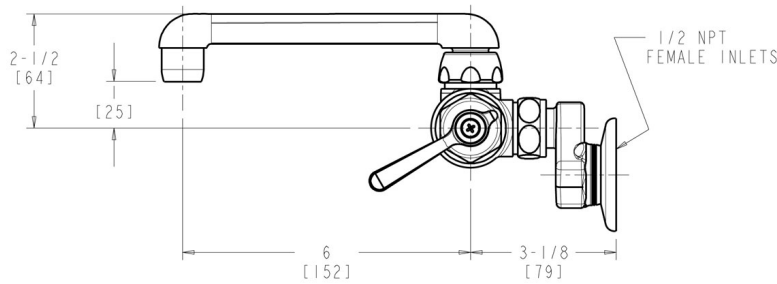

SIDE VIEW

Operation and Maintenance

Installation should be in accordance with local plumbing codes. Flush all pipes thoroughly before installation. After installation, remove spout outlet or flow control and flush faucet thoroughly to clear any debris. Care should be taken when cleaning the product. Do not use abrasive cleaners, chemicals or solvents as they can result in surface damage. Use mild soap and warm water for cleaning and protecting the life of Chicago Faucet products. For specific operation and maintenance refer to the installation instructions and repair parts documents that are located at www.chicagofaucets.com.

Chicago Faucets, member of the Geberit Group, is the leading brand of commercial faucets and fittings in the United States, offering a complete range of products for schools, laboratories, hospitals, office buildings, food service, airports and sport facilities. Call 1.800.TECTRUE or 1.847.803.5000 Option 1 for installation or other technical assistance.

2100 South Clearwater Drive
Des Plaines, IL
P: 847/803-5000
F: 847/803-5454
Technical: 800/TEC-TRUE
www.chicagofaucets.com