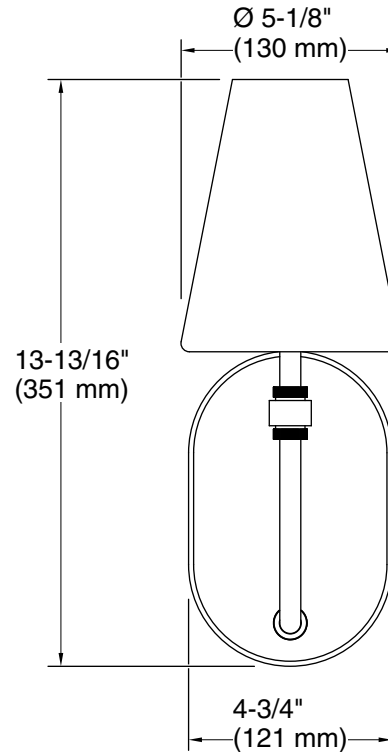

Required Electrical Service

One circuit required.

120 V, 0.5 A, 60 Hz

Technical Information

All product dimensions are nominal.

Material: Steel, Glass

Number of Lights: 1

Lighting Type: Socket-based

Socket Type: E-12 Candelabra

Number of Shades: 1

Shade Type: Frosted Glass

Hanging Type: Non-hanging

Notes

Install this product according to the installation instructions.