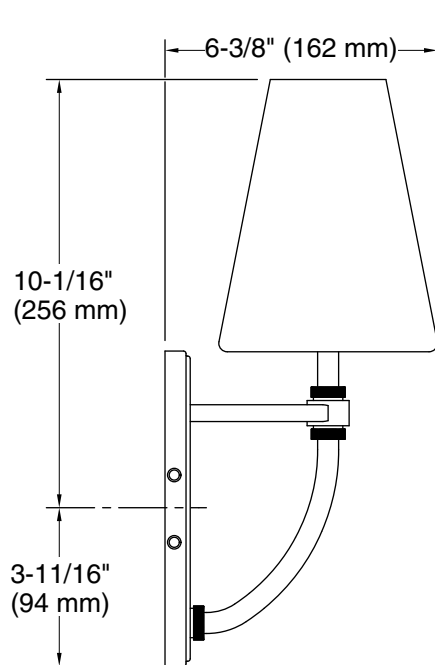

Required Electrical Service

One circuit required.

120 V, 0.5 A, 60 Hz

Technical Information

All product dimensions are nominal.

Material: Steel, Glass

Number of Lights: 1

Lighting Type: Socket-based

Socket Type: E-12 Candelabra

Number of Shades: 1

Shade Type: Frosted Glass

Hanging Type: Non-hanging

Notes

Install this product according to the installation instructions.