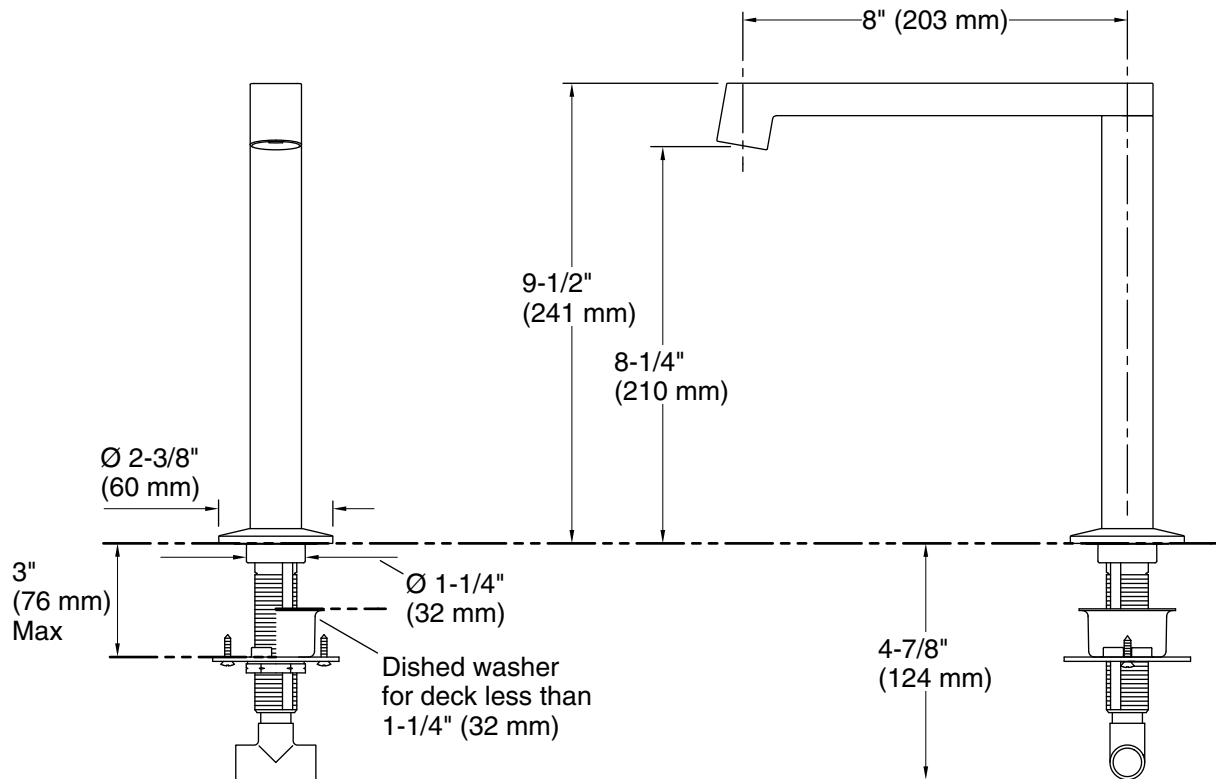

Technical Information

All product dimensions are nominal.

Drain included: No

Spout:

Spout reach: 8" (203 mm)

Notes

Install this product according to the installation instructions.

WARNING: Risk of personal injury. Do not install the bath faucet in an area where it may inadvertently be used for support by the bather.