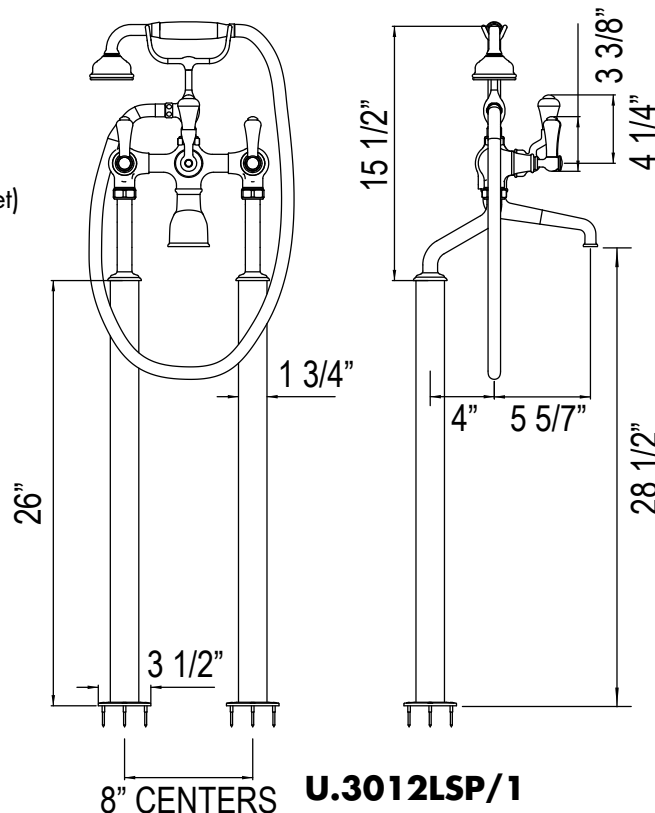

WARRANTY

- Limited Lifetime