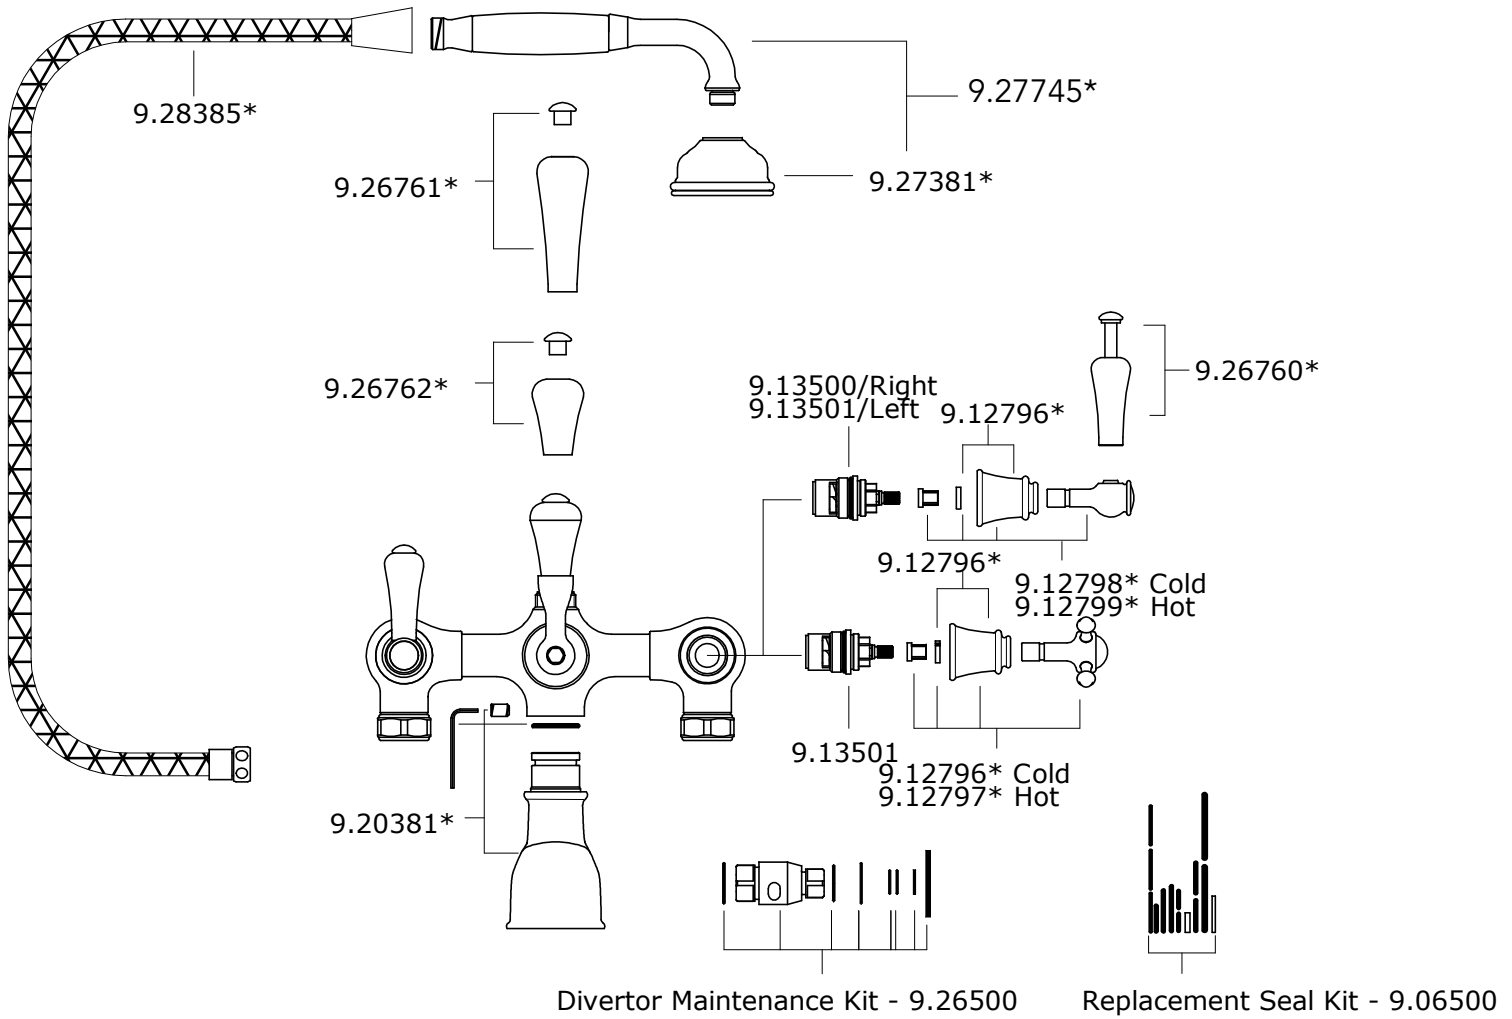

GEORGIAN ERA EXPOSED FLOOR MOUNTED BATHTUB FILLER WITH HANDSHOWER AND LEVER HANDLES

ROHL Perrin & Rowe® Bath

U.3012LSP/1 (Metal Levers with Porcelain Caps)

U.3012LS/1 (All Metal Levers)

FEATURES

- Fixed spout
- Spout, valve housing, and handles made from solid brass
- 1/4-turn ceramic disc valves
- Unique handles fixing clip, engineered to increase the life of the valve
- 3/4" connections
- 19GPM at 40 PSI
- 1/2" female NPT connections

Kit Includes:

- U.3018 - Tub/Shower Filler
- U.5380LS - Handshower/Cradle
- U.6388 - Pillar Unions/Floor Legs (set)

COLORS/FINISHES

- Polished Chrome
- Polished Nickel
- Satin Nickel
- Inca Brass
- English Bronze

WARRANTY

- Limited Lifetime

U.3012LS/1

Spare Parts

* Where indicated please specify color