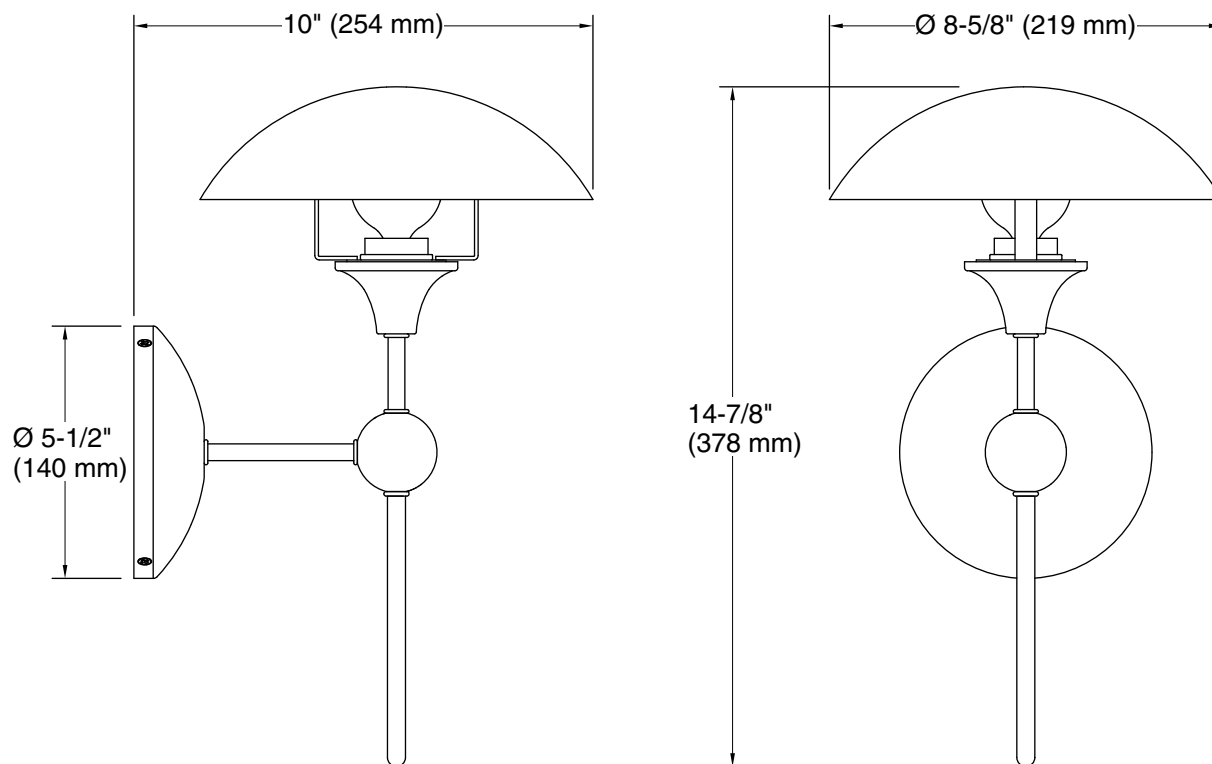

Required Electrical Service

One dedicated circuit required.

120 V, 12 A, 60 Hz

Technical Information

All product dimensions are nominal.

Material: Steel, Aluminum, Brass

Number of Lights: 1

Lighting Type: Socket-based

Socket Type: E-12 Candelabra

Number of Shades: 1

Shade Type: Metal