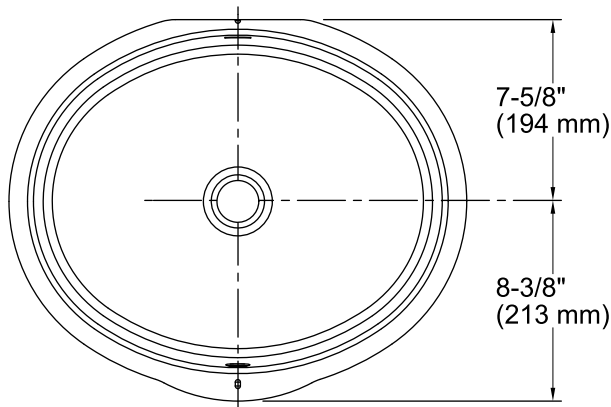

Verticyl® Oval
Under-mount Bathroom Sink
K-2881

Features

- Vitreous china.
- Under-mount.
- Oval basin with contemporary design.
- With overflow.
- No faucet holes; requires wall- or counter-mount faucet.
- 17" (432 mm) x 14" (356 mm)

Recommended Accessories

K-8998 P-Trap

Components

Additional included component/s: 1193643 Basin Clamps.

ADA

Codes/Standards

ASME A112.19.2/CSA B45.1
ADA
ICC/ANSI A117.1

KOHLER® One-Year Limited Warranty

Technical Information

All product dimensions are nominal.

Bowl configuration:	Single
Installation:	Under-mount
Bowl area (Only)	Length: 17" (432 mm) Width: 14" (356 mm) Water depth: 3-1/8" (79 mm)
Drain hole:	1-3/4" (44 mm)
Template:	1151011-7, required, not included