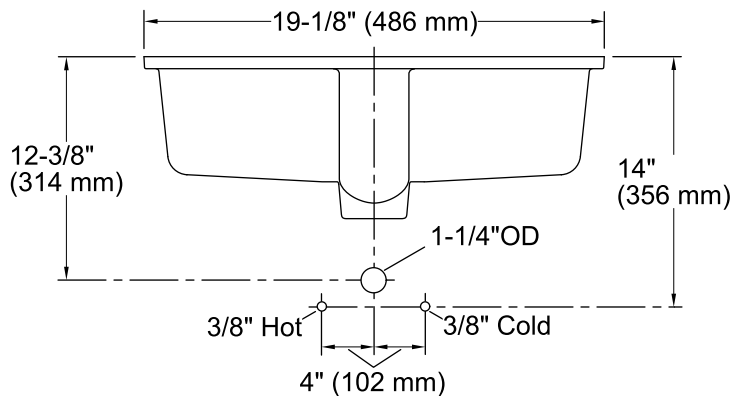

Verticyl® Oval
Under-mount Bathroom Sink
K-2881

Features

- Vitreous china.
- Under-mount.
- Oval basin with contemporary design.
- With overflow.
- No faucet holes; requires wall- or counter-mount faucet.
- 17" (432 mm) x 14" (356 mm)

Technical Information

All product dimensions are nominal.

Bowl configuration:	Single
Installation:	Under-mount
Bowl area (Only)	Length: 17" (432 mm) Width: 14" (356 mm) Water depth: 3-1/8" (79 mm)
Drain hole:	1-3/4" (44 mm)
Template:	1151011-7, required, not included