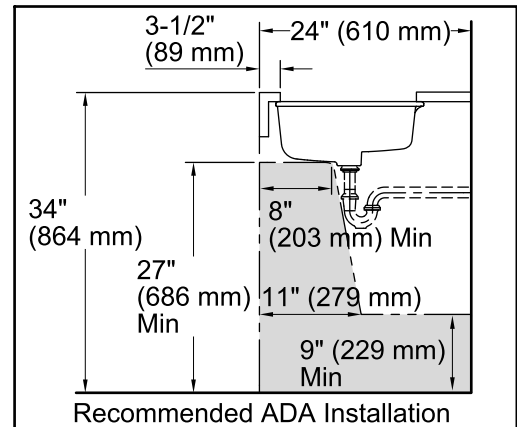

Verticyl® Oval
Under-mount Bathroom Sink
K-2881

Features

- Vitreous china.
- Under-mount.
- Oval basin with contemporary design.
- With overflow.
- No faucet holes; requires wall- or counter-mount faucet.
- 17" (432 mm) x 14" (356 mm)

Recommended Accessories

K-8998 P-Trap

Components

Additional included component/s: 1193643 Basin Clamps.

ADA

Codes/Standards

ASME A112.19.2/CSA B45.1
ADA
ICC/ANSI A117.1

KOHLER® One-Year Limited Warranty

Technical Information

All product dimensions are nominal.

Bowl configuration:	Single
Installation:	Under-mount
Bowl area (Only)	Length: 17" (432 mm) Width: 14" (356 mm) Water depth: 3-1/8" (79 mm)
Drain hole:	1-3/4" (44 mm)
Template:	1151011-7, required, not included