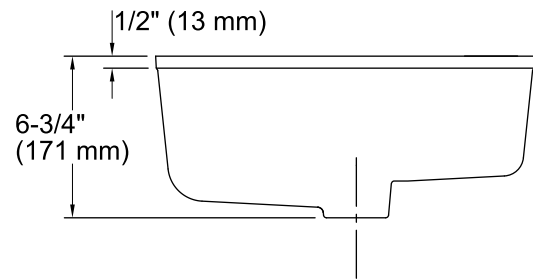

Verticyl® Oval
Under-mount Bathroom Sink
K-2881

Features

- Vitreous china.
- Under-mount.
- Oval basin with contemporary design.
- With overflow.
- No faucet holes; requires wall- or counter-mount faucet.
- 17" (432 mm) x 14" (356 mm)

Technical Information

All product dimensions are nominal.

Bowl configuration:	Single
Installation:	Under-mount
Bowl area (Only)	Length: 17" (432 mm) Width: 14" (356 mm) Water depth: 3-1/8" (79 mm)
Drain hole:	1-3/4" (44 mm)
Template:	1151011-7, required, not included