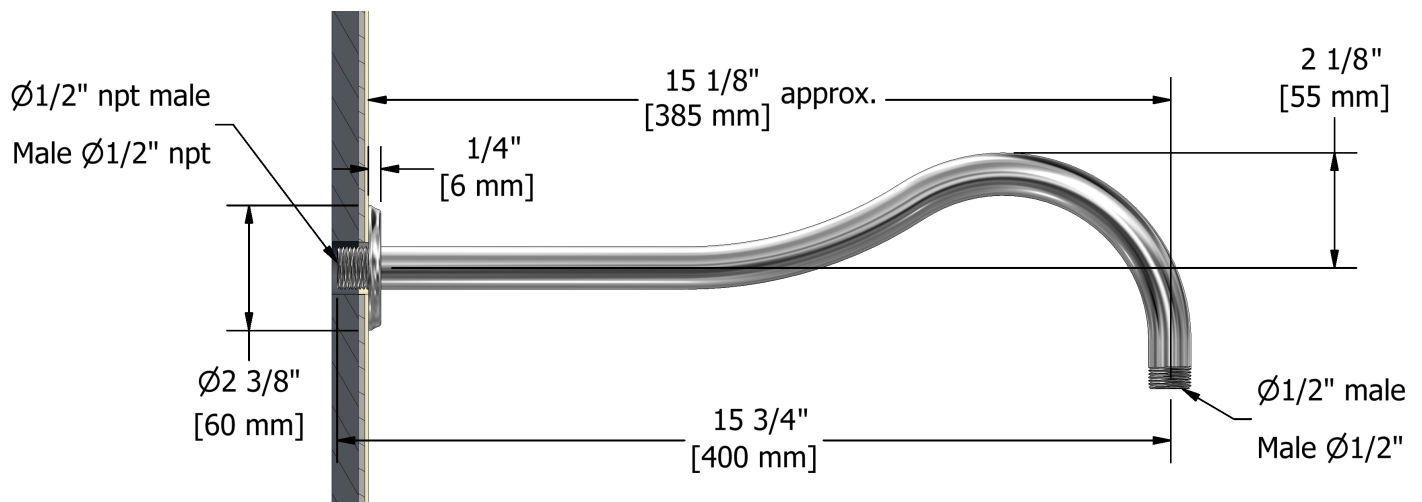

40 cm (16") shower arm

584

Specifications

Descriptions

- 1/2" inlet male NPT
- Round flange

Available colors

- C : Chrome
- BN : Brushed Nickel (PVD)
- PN : Polished Nickel (PVD)

Sizes, models and finishes may differ from thoses presented.