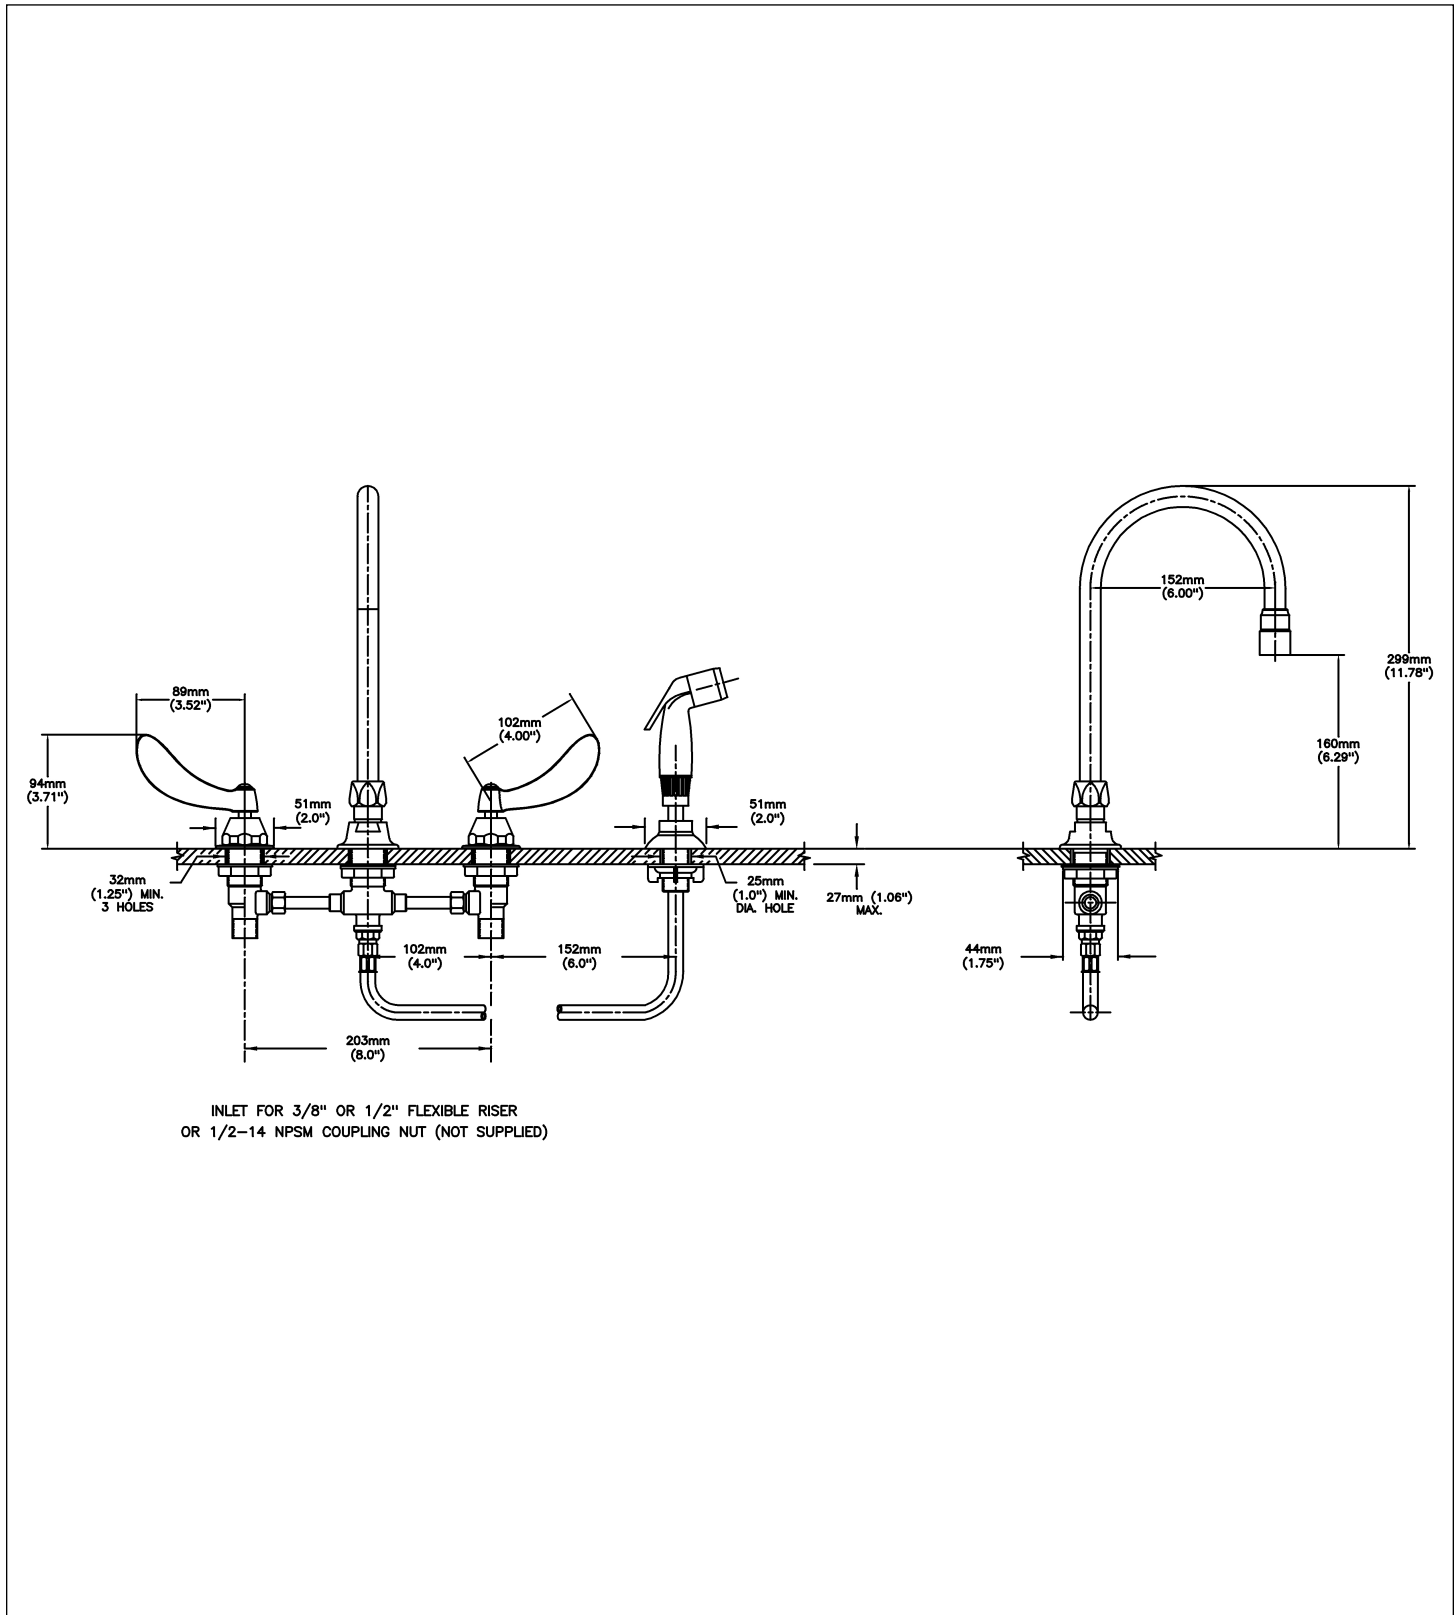

## Sink Faucet Deckmount

8" deck WITH hose and spray - CER-TECK® ceramic structures

**Model No: 27C1934**

### SPECIFICATION:

- Below deckmount sink faucet
- 203 mm (8") centers, two handle
- Polished chrome plated finish
- Cast brass bodies
- Metal hold-down package
- CER-TECK® 1/4 turn ceramic structures
- 8" deck WITH hose and spray - CER-TECK® ceramic structures
- Spout#: 9 - Gooseneck spout-6.0" radius- 10.4" height (unmounted)- Standard rigid/swivel field installation unless LS Limited swing option selected- Vandal resistant .090" wall thickness-(R4)
- Outlet#: 3 - Vandal Resistant Aerator Outlet- 1.5 GPM (5.7 L/min) Flow Rate at 60 psi- pressure compensating
- Handle#: 4 - 102 mm (4") Blade Handles- ADA Compliant-Sanitary Hoods- Metal-Color indexed-Vandal resistant screws

### OPERATION:

- Not Available

***(Dimensional drawing on following page)***

Delta reserves the right (1) to make changes to specifications and materials, and (2) to change or discontinue models, both without notice or obligation. Dimensions are for reference. Measurement may vary plus or minus 6mm(0.25"). Mounting locations are suggested only. Check with local codes for requirements in your area. This spec was produced May 19, 2015.

Delta reserves the right (1) to make changes to specifications and materials, and (2) to change or discontinue models, both without notice or obligation. Dimensions are for reference. Measurement may vary plus or minus 6mm(0.25"). Mounting locations are suggested only. Check with local codes for requirements in your area. This spec was produced May 19, 2015.