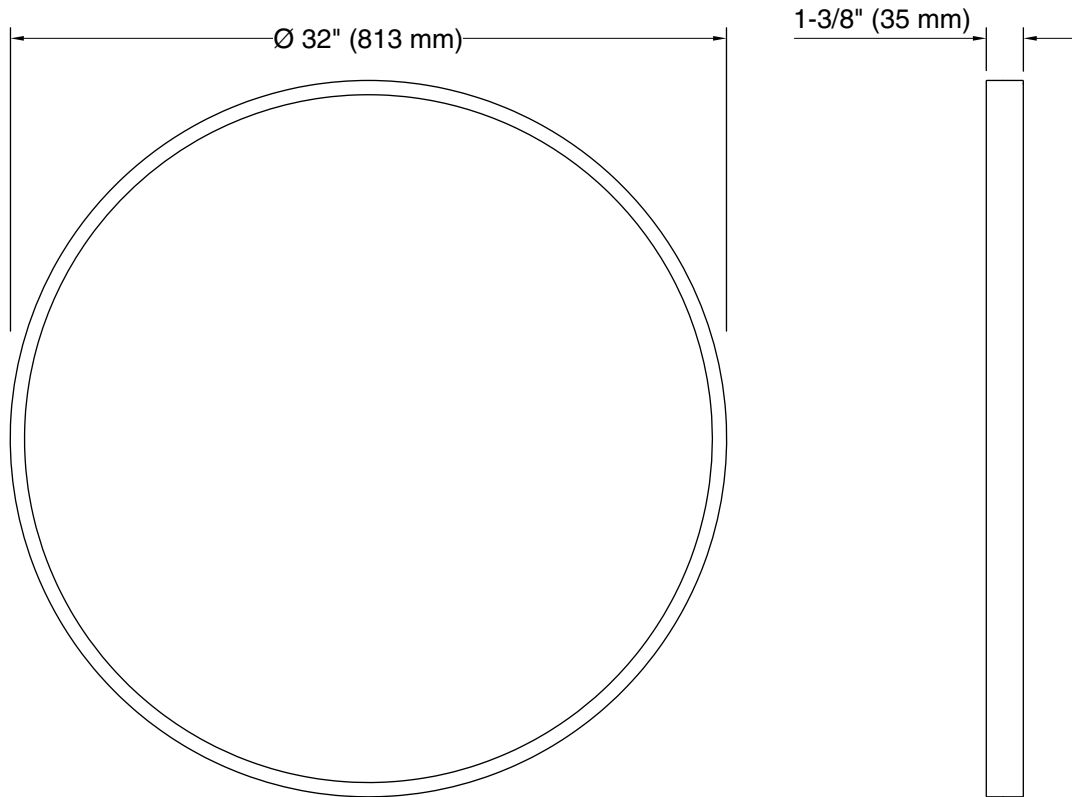

Color	Code	Description
	BGL	Moderne Brushed Gold
	CPL	Polished Chrome

Technical Information

All product dimensions are nominal.

Notes

Install this product according to the installation instructions.

Install the fastener to a stud to avoid possible property and product damage.