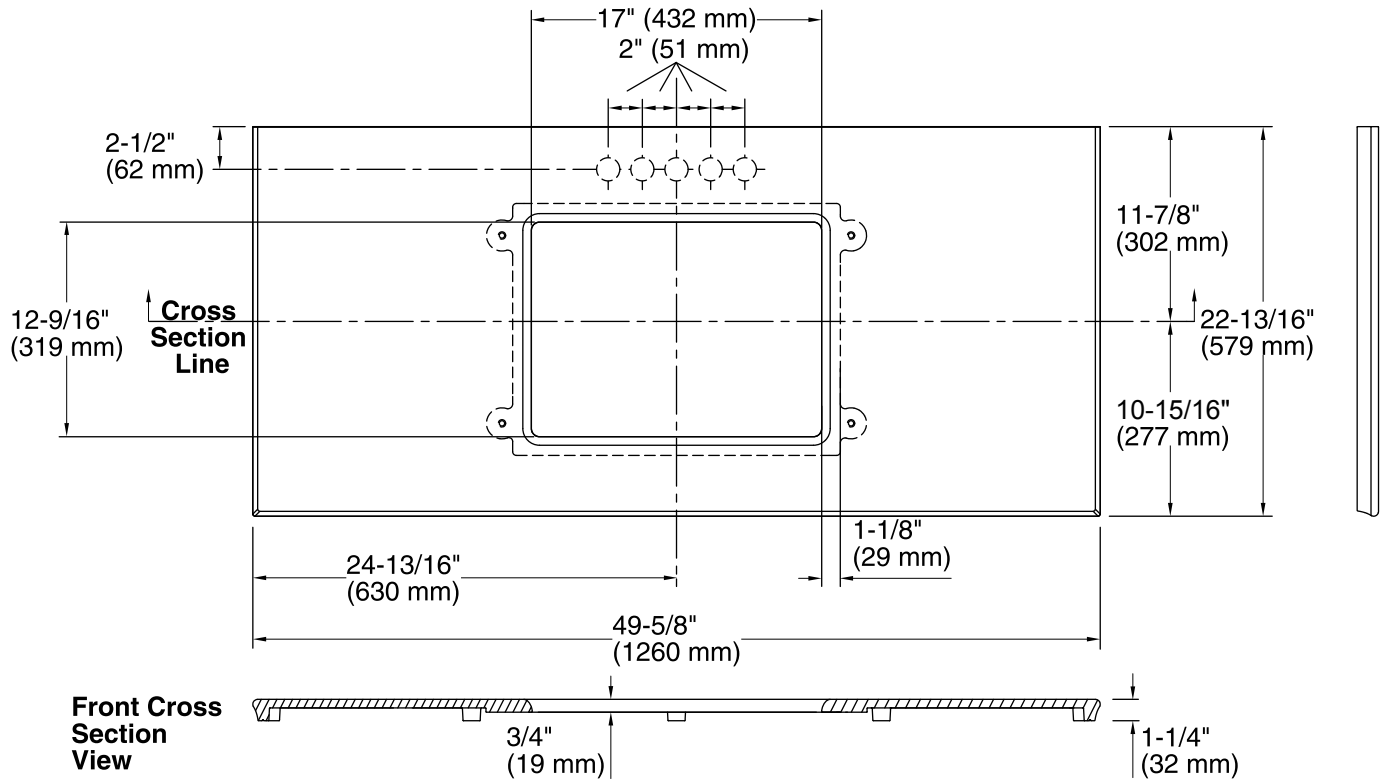

Features

- Solid Surface
- Pilot holes for 8" (203 mm) widespread, 4" (102 mm) centerset, or single faucet
- 49-5/8" (1260 mm) x 22-13/16" (579 mm)
- Pre-cut for Verticyl® (K-2882) under-mount bathroom sink (required)

Color	Code	Description
	S33	White Expressions
	S34	Almond Expressions
	S35	Biscuit Expressions
	S36	Ice Grey Expressions

Technical Information

All product dimensions are nominal.

Bowl configuration: Single

Installation: ITB

Bowl area (Only) Length: 17" (432 mm)
Width: 12-9/16" (319 mm)

Notes

Install this product according to the installation instructions.

Observe all local plumbing and building codes.

This countertop is designed to be installed with a KOHLER or standard-size vanity.

Faucet hole and sink-mounting locations are marked on the underside of the countertop.