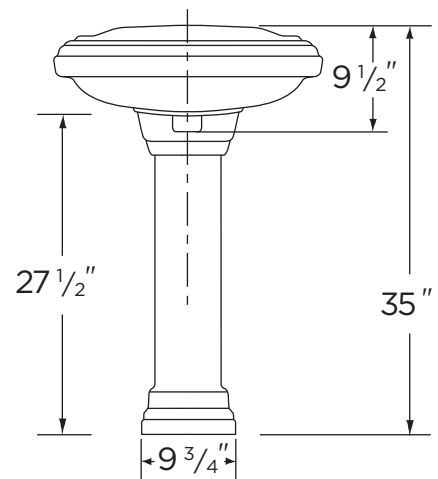

VITREOUS CHINA

LAVATORY
22-565 / 22-569

LAVATORIES

TOILETS

BIDETS / URINALS

CAST IRON

ALLERTON™ SUITE Petite Lavatory & Pedestal Unit

Features:

- 21 1/2" x 18 3/4" Pedestal Lavatory
- 4" Centers (22-565)
- 8" Centers (22-569)
- 1 1/2" backsplash
- Concealed front overflow
- White, Bone and Biscuit

Dimensions:

Height 35"
 Width 21 1/2"
 Depth 18 3/4"
 Shipping Weight 62 lbs

Specifications: Lavatory—#12-565 Shown

Pedestal—#29-843

| | |
|--------------------|--|
| Job Name | |
| Date | |
| Model Specified | |
| Quantity | |
| Customer | |
| Contractor | |
| Architect/engineer | |

www.gerberonline.com

ALLERTON™ PETITE

22-565 / 22-569

Petite Lavatory & Pedestal Unit
(Lavatory 12-565 Shown with Pedestal 29-843)

NOTES:

All dimensions are in inches.
Illustrations may not be drawn to scale.