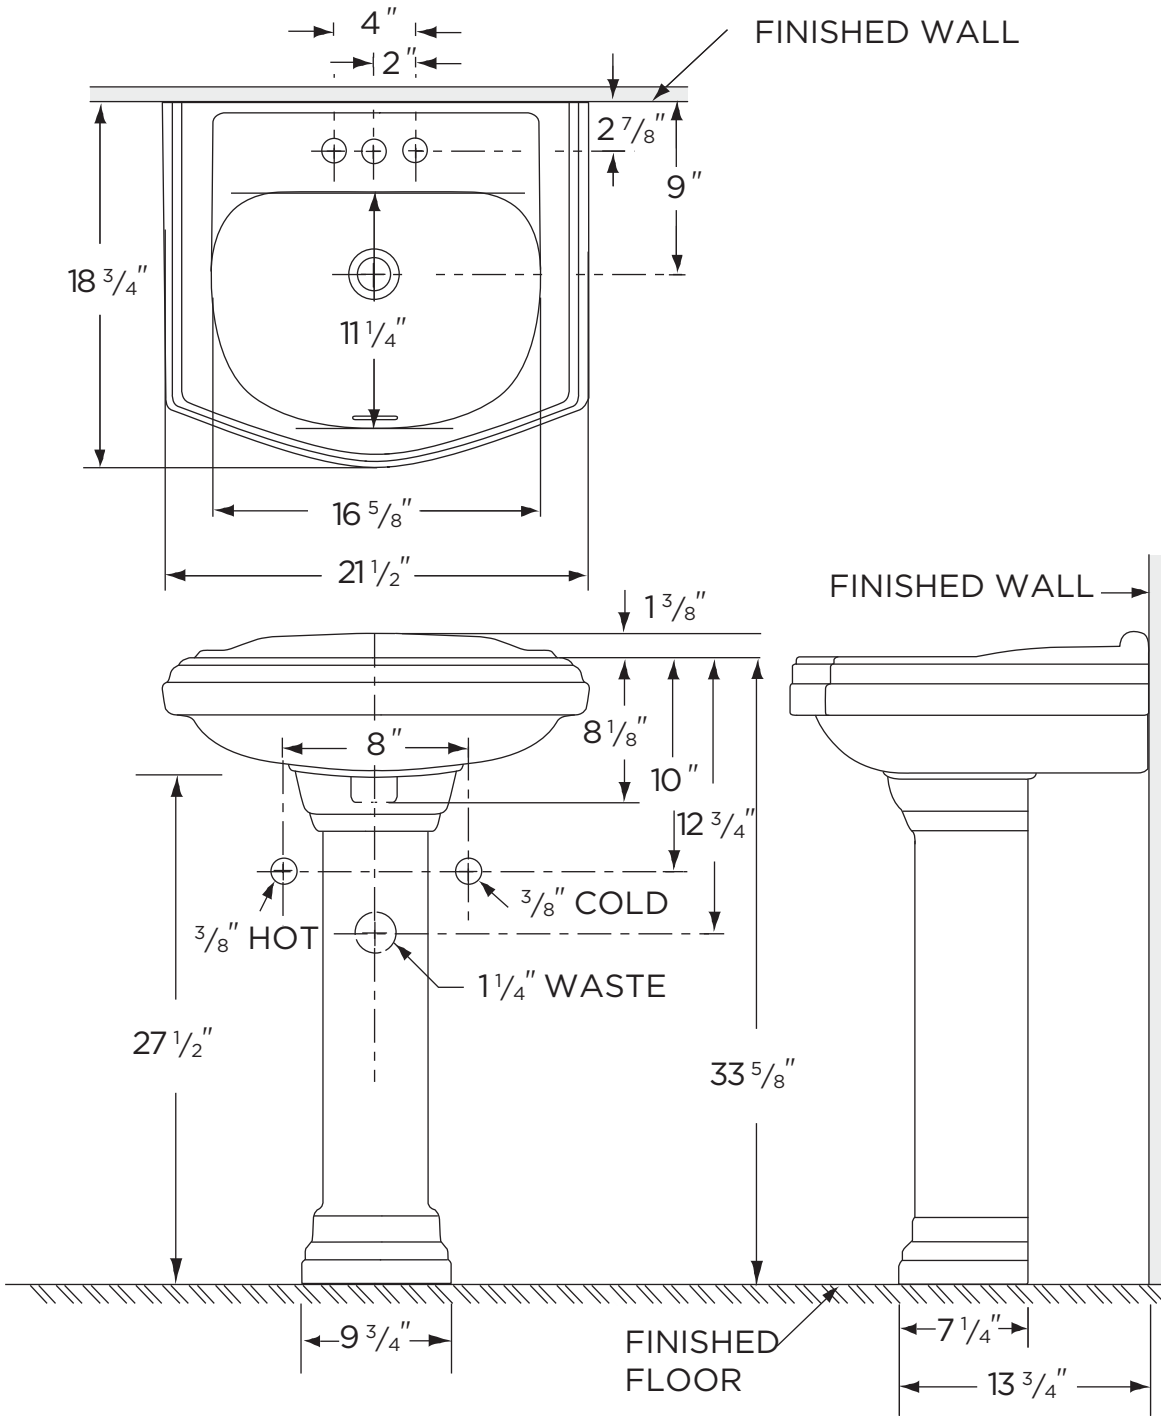

- 21 1/2" x 18 3/4" Pedestal Lavatory
- 4" Centers (22-565)
- 8" Centers (22-569)
- 1 1/2" backsplash
- Concealed front overflow
- White, Bone and Biscuit

Dimensions:

Height 35"
 Width 21 1/2"
 Depth 18 3/4"
 Shipping Weight 62 lbs

Specifications: Lavatory—#12-565 Shown

Pedestal—#29-843

| | |
|--------------------|--|
| Job Name | |
| Date | |
| Model Specified | |
| Quantity | |
| Customer | |
| Contractor | |
| Architect/engineer | |

www.gerberonline.com

ALLERTON™ PETITE

22-565 / 22-569

Petite Lavatory & Pedestal Unit
(Lavatory 12-565 Shown with Pedestal 29-843)

NOTES:

All dimensions are in inches.
Illustrations may not be drawn to scale.

PLUMBERS NOTE:

Provide suitable reinforcement for all wall supports.

IMPORTANT:

Dimensions of fixtures are nominal and may vary within the range of tolerances established by ASME Standard A 112.19.2.