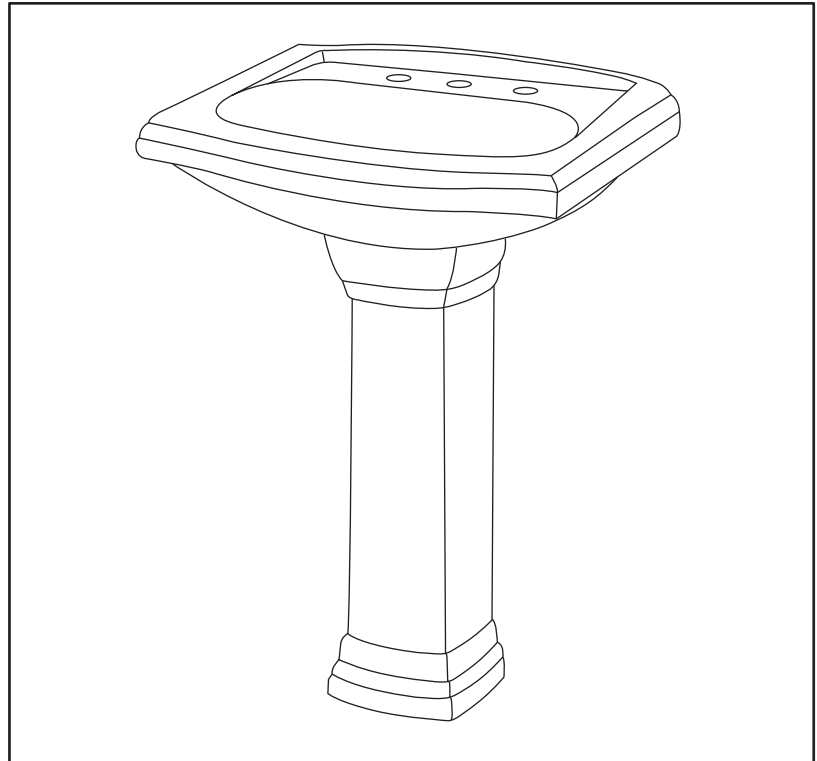

VITREOUS CHINA

LAVATORY
22-565 / 22-569

LAVATORIES

TOILETS

BIDETS / URINALS

CAST IRON

ALLERTON™ SUITE Petite Lavatory & Pedestal Unit

Features:

- 21 1/2" x 18 3/4" Pedestal Lavatory
- 4" Centers (22-565)
- 8" Centers (22-569)
- 1 1/2" backsplash
- Concealed front overflow
- White, Bone and Biscuit

Dimensions:

Height 35"
 Width 21 1/2"
 Depth 18 3/4"
 Shipping Weight 62 lbs

Specifications: Lavatory—#12-565 Shown

Pedestal—#29-843

| | |
|--------------------|--|
| Job Name | |
| Date | |
| Model Specified | |
| Quantity | |
| Customer | |
| Contractor | |
| Architect/engineer | |