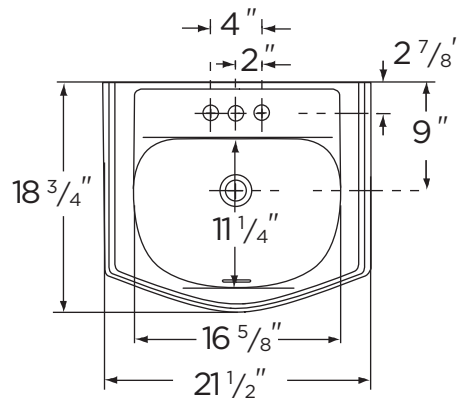

- 21 1/2" x 18 3/4" Pedestal Lavatory
- 4" Centers (22-565)
- 8" Centers (22-569)
- 1 1/2" backsplash
- Concealed front overflow
- White, Bone and Biscuit

Dimensions:

Height 35"
 Width 21 1/2"
 Depth 18 3/4"
 Shipping Weight 62 lbs

Specifications: Lavatory—#12-565 Shown

Pedestal—#29-843

| | |
|--------------------|--|
| Job Name | |
| Date | |
| Model Specified | |
| Quantity | |
| Customer | |
| Contractor | |
| Architect/engineer | |

www.gerberonline.com

ALLERTON™ PETITE

22-565 / 22-569

Petite Lavatory & Pedestal Unit
(Lavatory 12-565 Shown with Pedestal 29-843)

NOTES:

All dimensions are in inches.
Illustrations may not be drawn to scale.