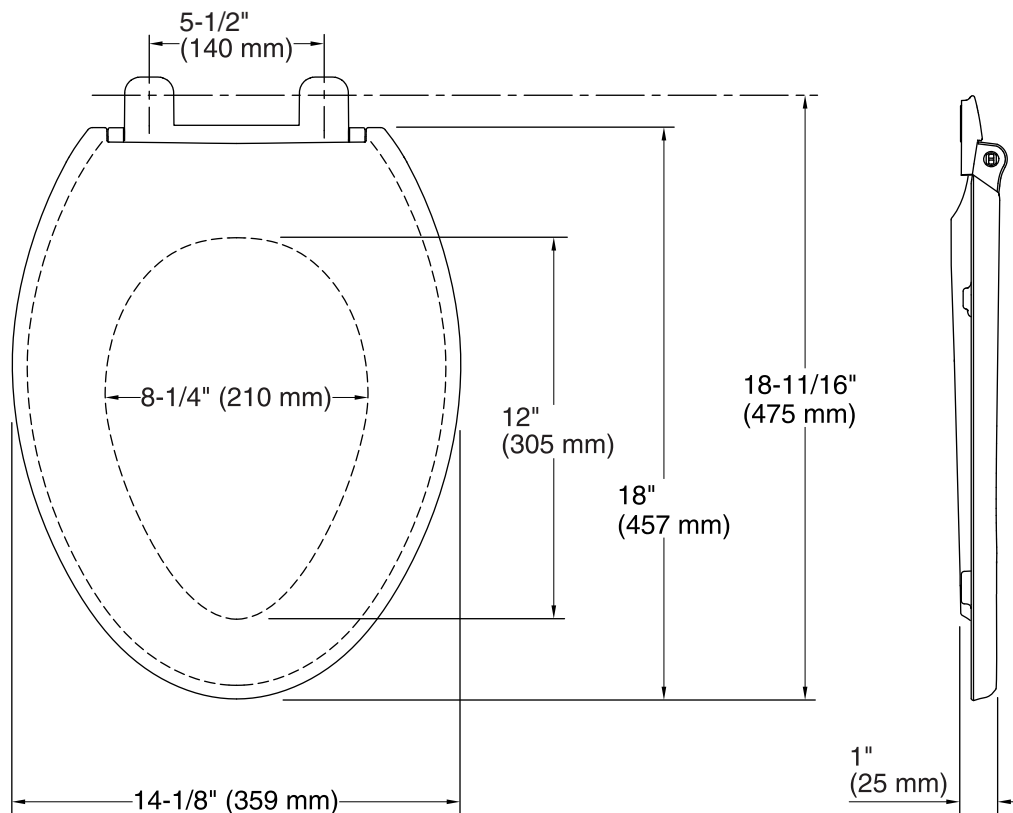

#### Technical Information

All product dimensions are nominal.

Seat shape type: Elongated

Seat front type: Closed-front

Seat-mounting holes: 5-1/2" (140 mm)