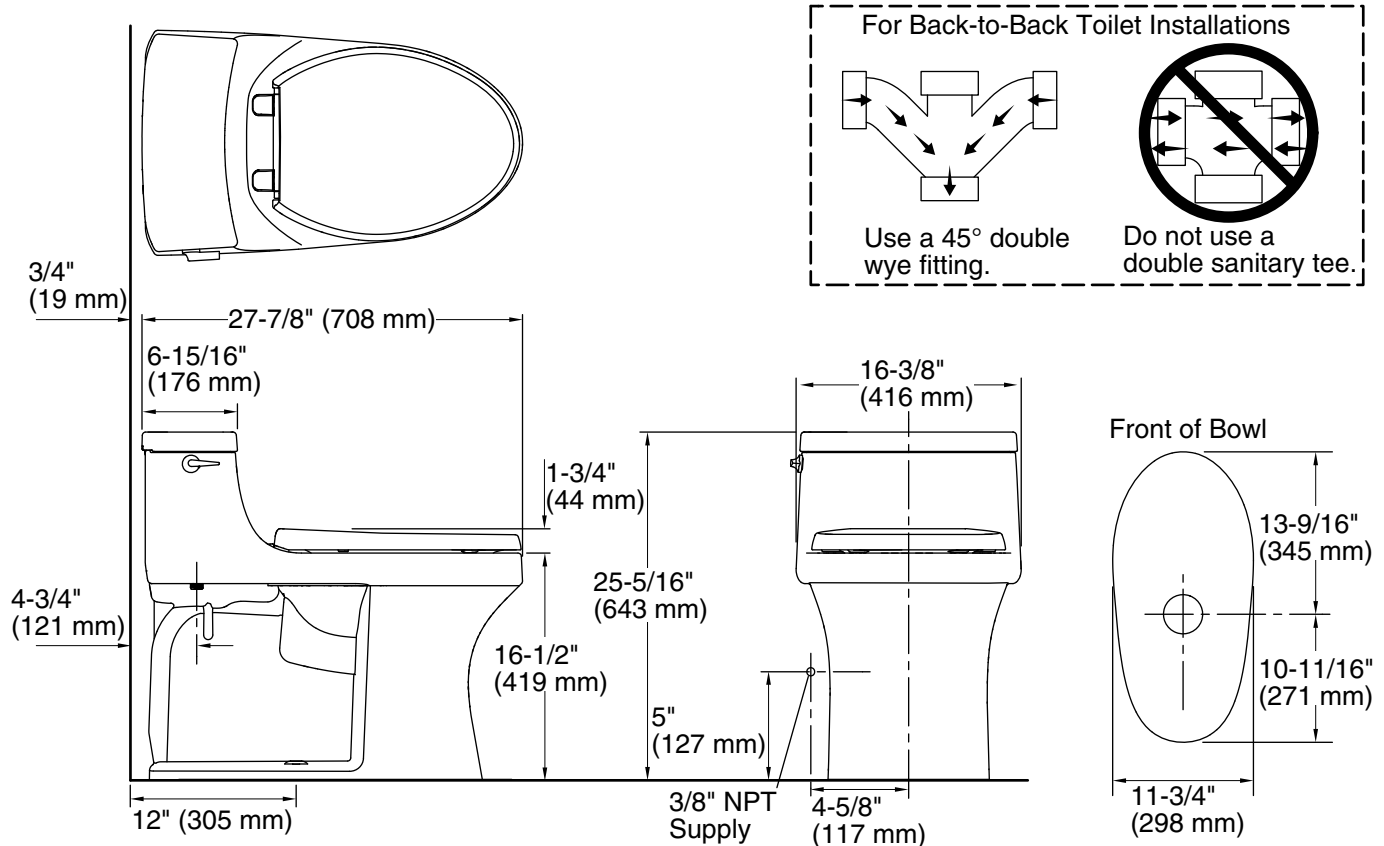

## Installation

- Standard 12" (305 mm) rough-in
- Supply line sold separately

## Technical Information

All product dimensions are nominal.

Toilet type:	Floor-mount
Waste Outlet:	Floor
Bowl shape:	Compact elongated
Flush type:	Class Five Single-Flush
Trap passageway:	2-1/8" (54 mm)
Water surface size:	10-3/4" x 7-1/2" (273 mm x 191 mm)
Rim to water surface:	5-3/8" (137 mm)
Rough-in:	12" (305 mm)
Seat-mounting holes:	5-1/2" (140 mm)