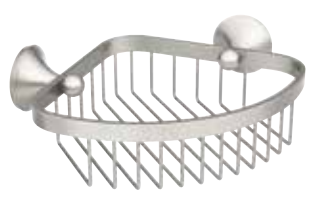

**NEW!**  
YB5201  
Decorative Tank Lever

**NEW!**  
YB5203  
Robe Hook

**NEW!**  
YB5208  
Pivoting Paper Holder

**NEW!**  
YB5218  
18-in. Towel Bar

**NEW!**  
YB5222  
24-in. Double Towel Bar

**NEW!**  
YB5224  
24-in. Towel Bar

**NEW!**  
YB5275  
Corner Shower Basket  
\*Available in BN, CH and OWB

**NEW!**  
YB5286  
Towel Ring