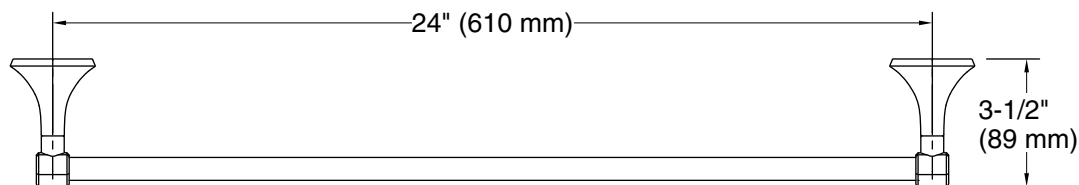

## Technical Information

All product dimensions are nominal.

Material: Zinc

1-800-4KOHLER (1-800-456-4537)

Kohler Co. reserves the right to make revisions without notice to product specifications.

For the most current Specification Sheet, go to [www.kohler.com](http://www.kohler.com).