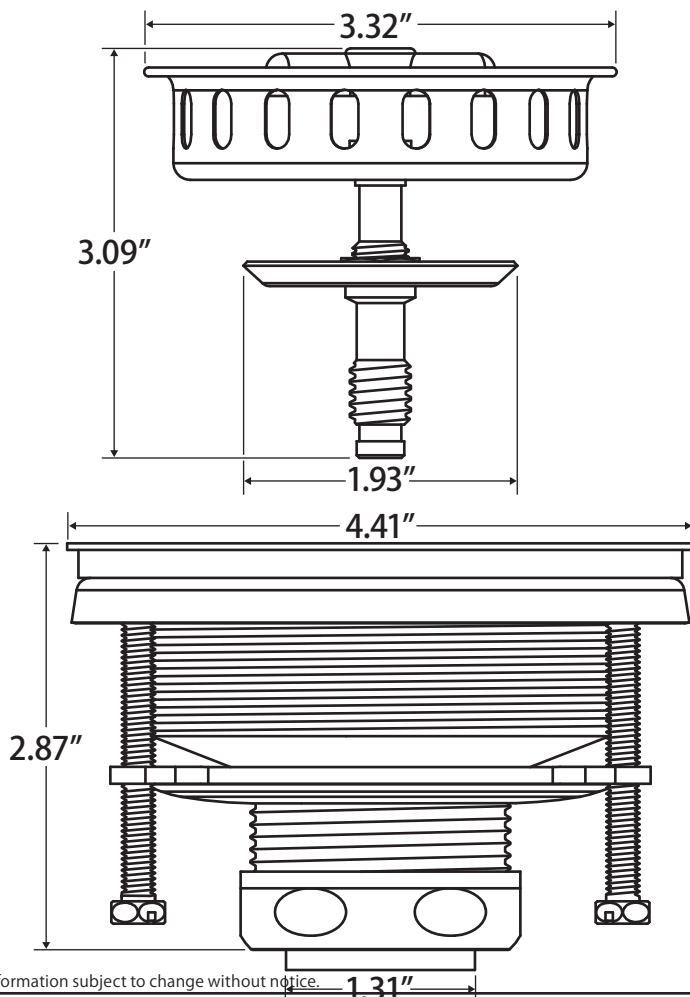

## Chrome Plated Brass Sink Strainer

**SS-305 Easy-Loc®**

### Description

If you prefer the all that the Twist-N-Loc™ has to offer then the Easy Loc® is for you. This strainer affords you all the benefits of the Twist-N-Loc™ but it incorporates a labor-saving easy mounting device. You simply use a screw driver to tighten three bolts for easy installation. This strainer will fit on any 3-1/2" to 4" sink opening.