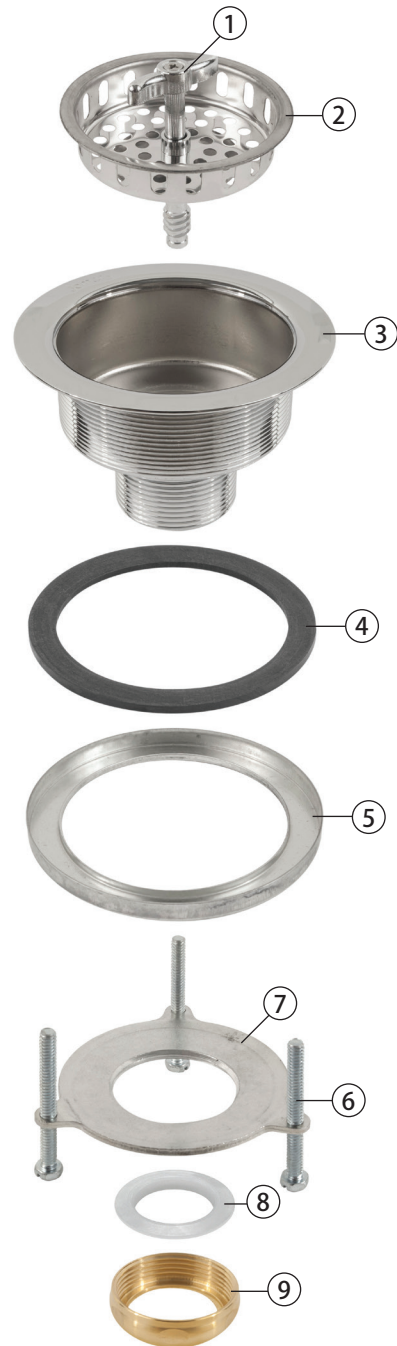

# Basket Strainer

## Chrome Plated Brass Sink Strainer

**SS-305 Easy-Loc®**

### Description

If you prefer the all that the Twist-N-Loc™ has to offer then the Easy Loc® is for you. This strainer affords you all the benefits of the Twist-N-Loc™ but it incorporates a labor-saving easy mounting device. You simply use a screw driver to tighten three bolts for easy installation. This strainer will fit on any 3-1/2" to 4" sink opening.

| No. | Materials                       |
|-----|---------------------------------|
|     | <b>300-004</b>                  |
| 1   | Handle<br>Chrome Plated Zinc    |
| 2   | Strainer Basket<br>SS304        |
| 3   | Body<br>Chrome Plated Brass     |
| 4   | Rubber Washer<br>BUNA-N         |
| 5   | Locking Ring<br>Galvanized Iron |
| 6   | Bolts<br>Galvanized Iron        |
| 7   | Triangle Nut<br>Galvanized Iron |
| 8   | Seal Ring<br>Polyethylene       |
| 9   | Tail Nut<br>Brass               |