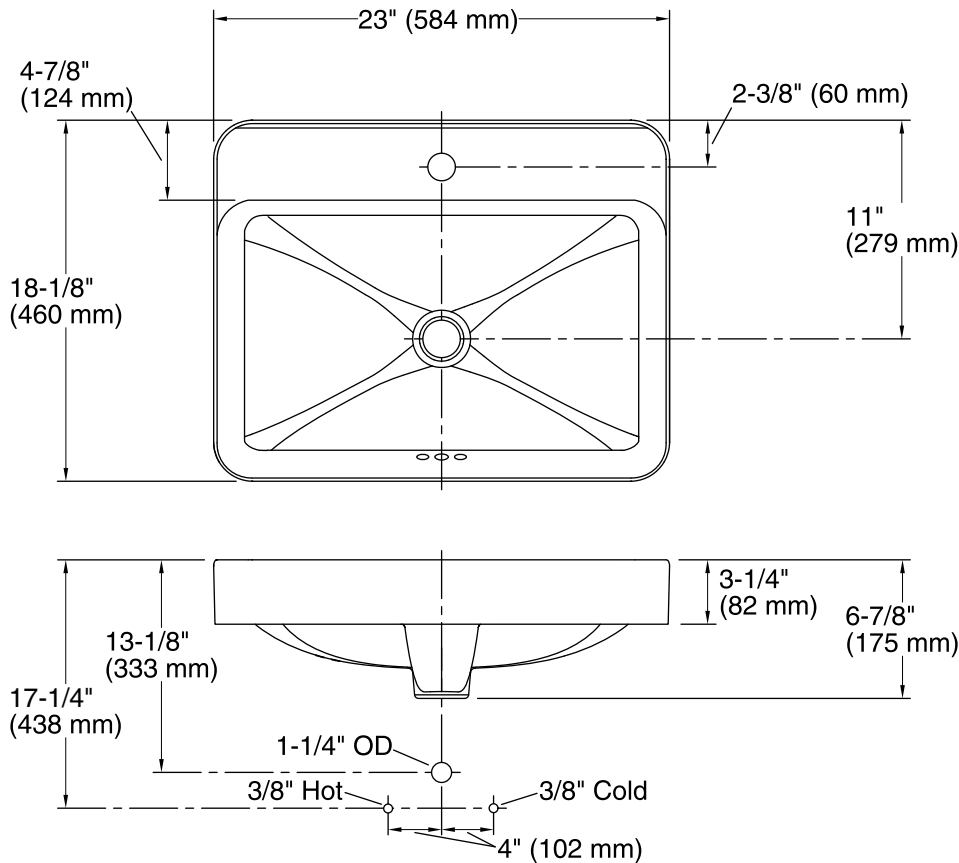

Features

- Vitreous china.
- Above-counter.
- Rectangular basin with a contemporary design.
- With overflow.
- Single faucet hole.
- 23" (584 mm) x 18-1/8" (460 mm)

ADA

Codes/Standards

ASME A112.19.2/CSA B45.1
ADA
ICC/ANSI A117.1

Technical Information

All product dimensions are nominal.

Bowl configuration:	Single
Installation:	Vessel
Bowl area (Only):	Length: 22" (559 mm) Width: 13-1/4" (337 mm) Water depth: 3-3/4" (95 mm)
Number of deck holes:	1
Faucet hole(s):	1-3/8" (35 mm)
Drain hole:	1-3/8" (35 mm)
Template:	1144641-7, required, included

Notes

Install this product according to the installation instructions.

Choose a faucet that will provide adequate clearance and will direct the water stream to the center of the bathroom sink.

NOTICE: Countertop manufacturer or cutter must use the cut-out template provided with the product or a current one provided by Kohler Co. (call 1-800-4KOHLER). Kohler Co. is not responsible for cut-out errors when incorrect cut-out template is used.