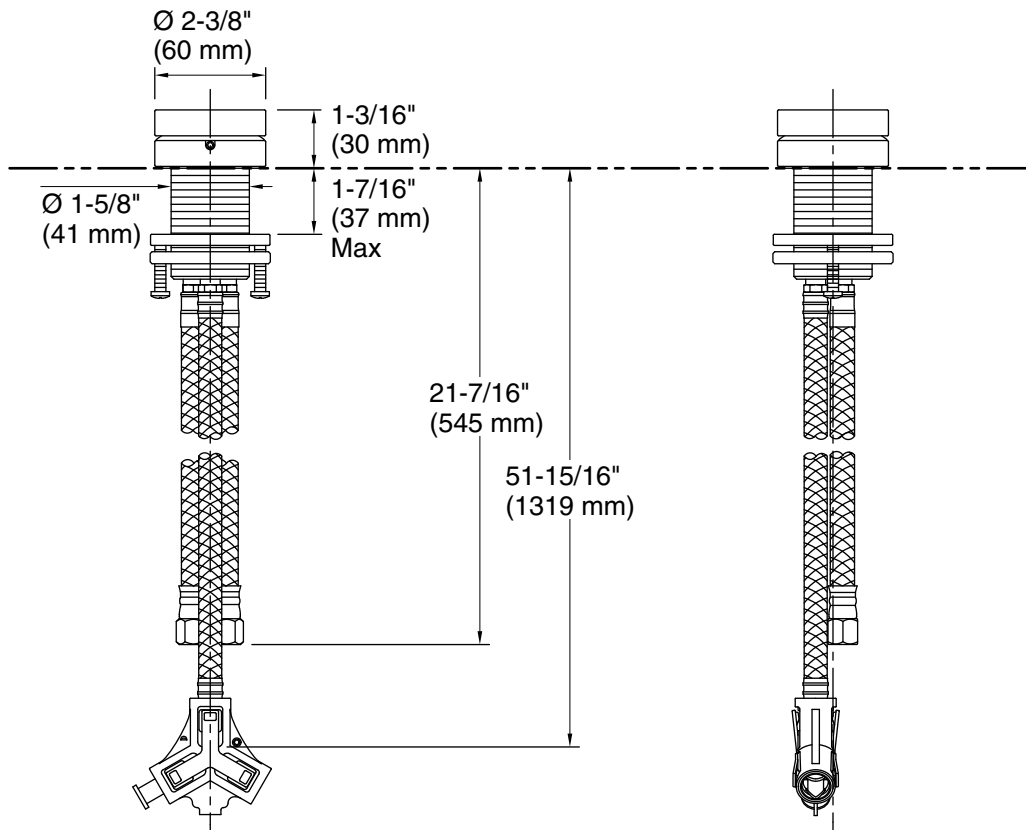

Features

- Single Rocker handle allows for both volume and temperature control.
- For use with Components K-77967, K-77965, K-77968, K-77966, or K-77969 spout (sold separately).
- Coordinates with Components faucets, accessories, and showering components to complete your bathroom.
- KOHLER ceramic disc valves exceed industry longevity standards for a lifetime of durable performance.

Technical Information

All product dimensions are nominal.

Faucet:

Flow rate: 1.2 gal/min (4.5 l/min)

Drain included: No

Notes

Install this product according to the installation instructions.

ADA compliant for handles only.