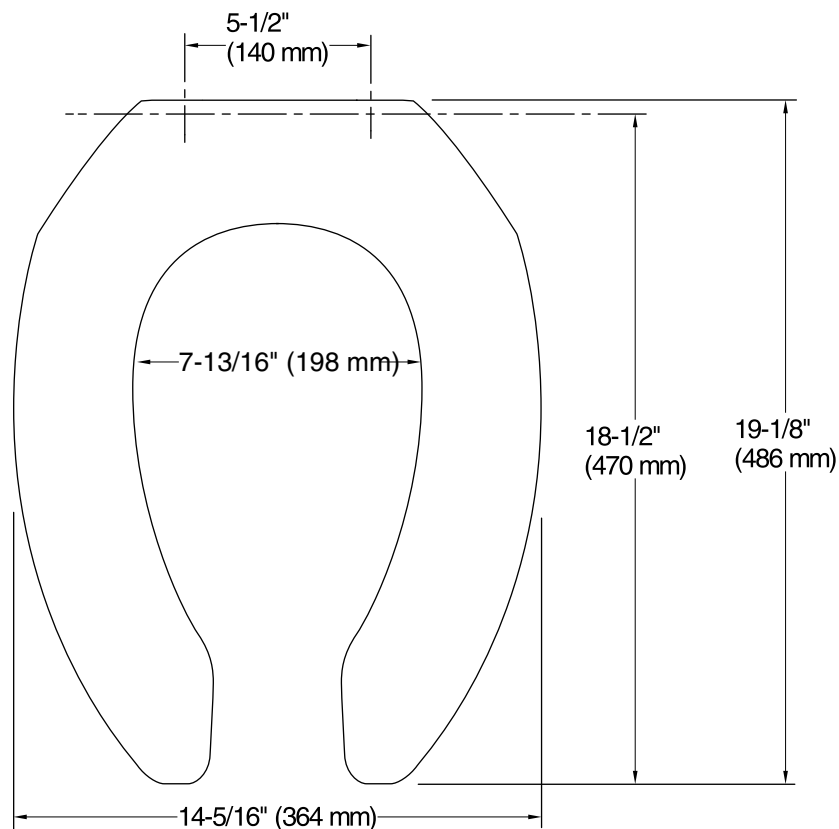

### Technical Information

All product dimensions are nominal.

Seat shape type: Elongated  
Seat front type: Open-front  
Seat hinge type: Check  
Seat-mounting holes: 5-1/2" (140 mm)