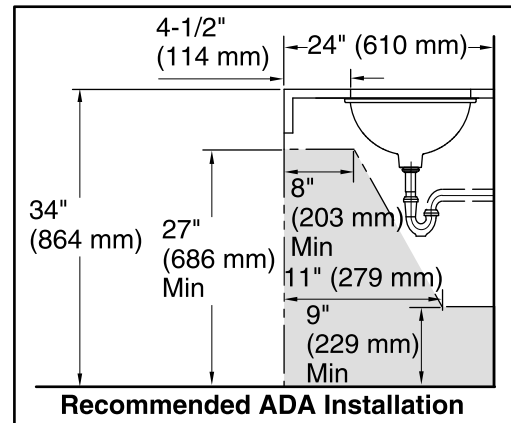

Caxton® Oval

Under-mount Bathroom Sink
K-2205

Features

- Oval basin.
- Centered drain.
- No faucet holes; requires wall- or counter-mount faucet.
- Fits standard 14- x 17-inch countertop cutout.

Material

- Vitreous china.

| Color | Code | Description |
|-------|------|-------------|
|-------|------|-------------|

| | | |
|--|----|---------|
|  | 0 | White |
|  | 96 | Biscuit |
|  | 47 | Almond |

Technical Information

All product dimensions are nominal.

- Bowl configuration: Single
- Installation: Under-mount
- Bowl area (Only): Length: 17" (432 mm)
Width: 14" (356 mm)
Water depth: 6-3/8" (162 mm)
- Drain hole: 1-3/4" (44 mm)
- Template: 1151011-7, required, not included