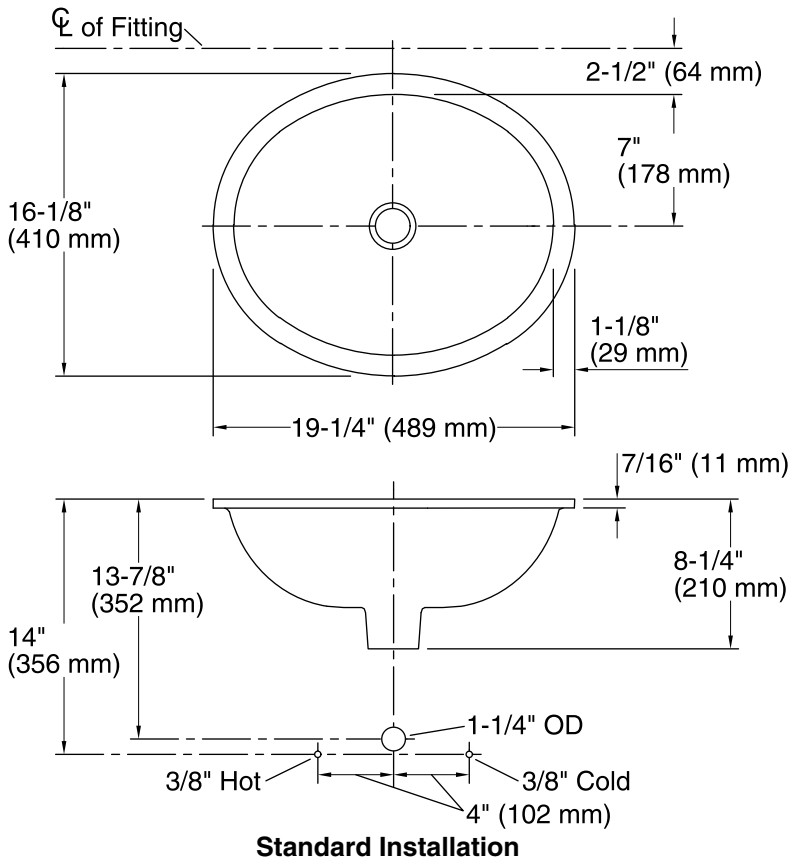

Caxton® Oval

Under-mount Bathroom Sink
K-2205

Features

- Oval basin.
- Centered drain.
- No faucet holes; requires wall- or counter-mount faucet.
- Fits standard 14- x 17-inch countertop cutout.

Material

- Vitreous china.

| Color | Code | Description |
|-------|------|-------------|
|-------|------|-------------|

| | | |
|--|----|---------|
|  | 0 | White |
|  | 96 | Biscuit |
|  | 47 | Almond |

Technical Information

All product dimensions are nominal.

- Bowl configuration: Single
- Installation: Under-mount
- Bowl area (Only): Length: 17" (432 mm)
Width: 14" (356 mm)
Water depth: 6-3/8" (162 mm)
- Drain hole: 1-3/4" (44 mm)
- Template: 1151011-7, required, not included