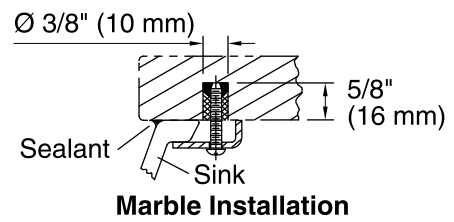

| Color | Code | Description |
|-------|------|-------------|
|-------|------|-------------|

| | | |
|--|----|---------|
|  | 0 | White |
|  | 96 | Biscuit |
|  | 47 | Almond |

Technical Information

All product dimensions are nominal.

- Bowl configuration: Single
- Installation: Under-mount
- Bowl area (Only): Length: 17" (432 mm)
Width: 14" (356 mm)
Water depth: 6-3/8" (162 mm)
- Drain hole: 1-3/4" (44 mm)
- Template: 1151011-7, required, not included