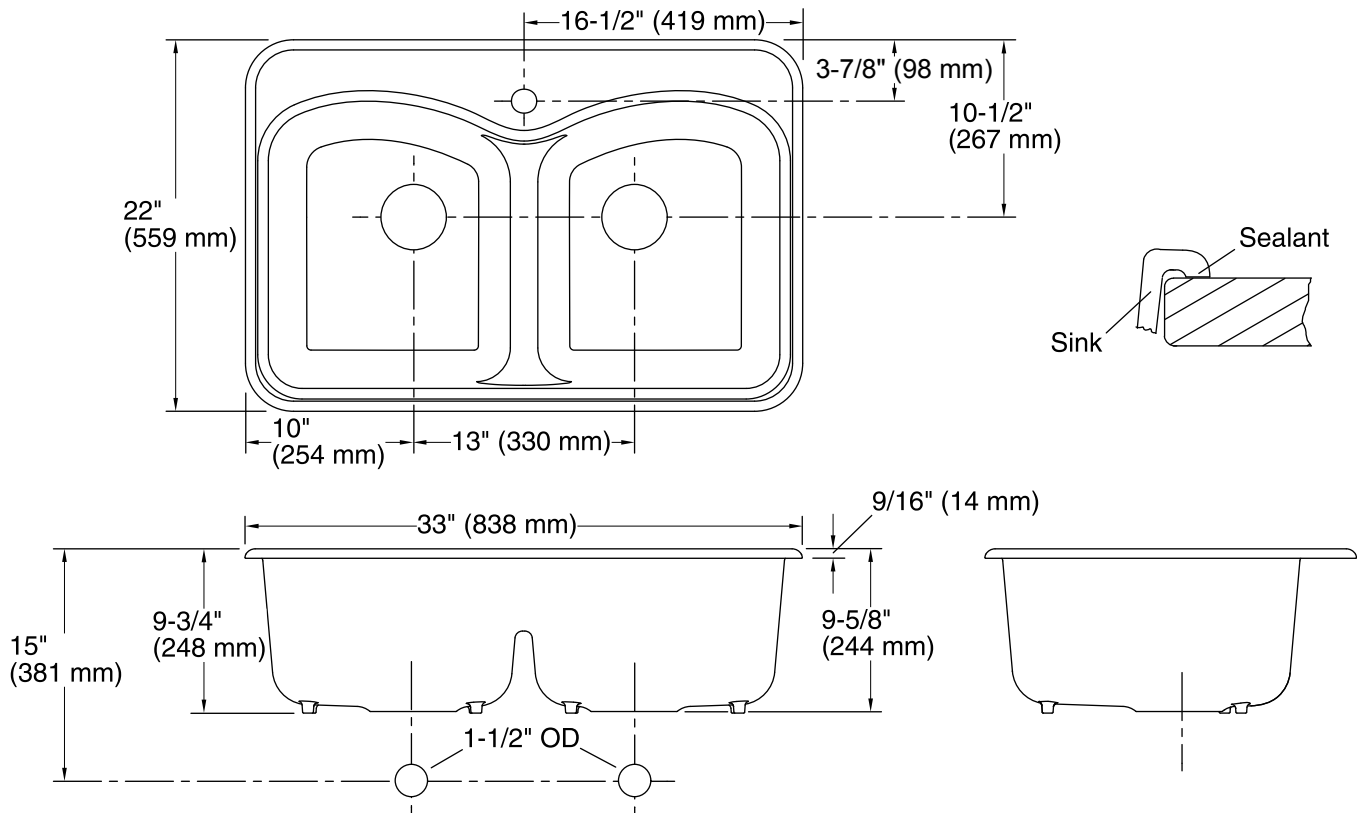

Langlade® Smart Divide®

Top-mount Kitchen Sink
K-6626-1

Features

- 33-inch minimum base cabinet width.
- KOHLER cast iron.
- Acid-resistant enamel finish.
- Double (equal) compartment.
- Top-mount.
- Smart Divide™ lowered divider.
- Single faucet hole.
- 33" (838 mm) x 22" (559 mm).

Technical Information

All product dimensions are nominal.

Bowl configuration: Double equal

Installation: Top-mount

Bowl area (Left) Length: 15" (381 mm)
Width: 18-3/8" (467 mm)
Bowl depth: 9" (229 mm)

Bowl area (Right) Length: 15" (381 mm)
Width: 18-3/8" (467 mm)
Bowl depth: 9" (229 mm)

Number of deck holes: 1

Faucet hole(s): 1-3/8" (35 mm)

Drain hole: 3-5/8" (92 mm)

Template: Top-mount, 1043753-7, required, included

Notes

Install this product according to the installation guide.