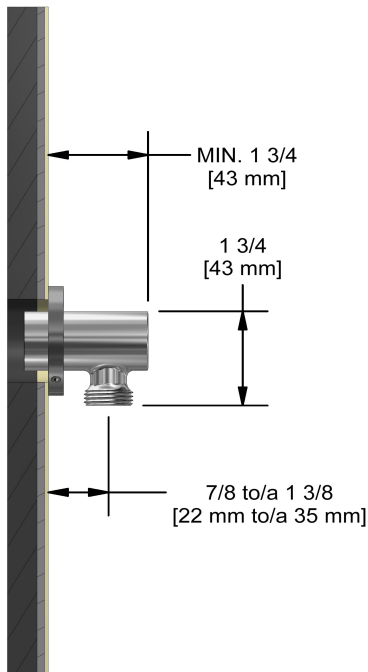

Sizes, models and finishes may differ from those presented.

Warranty

This **Riobel Inc.** product you have purchased carries a Limited Lifetime Warranty on the chrome, PVD finish, blacks and all working parts and is guaranteed from the initial purchase date against all manufacturing defects. All other finishes, including plastic components, are guaranteed for one year. All electric and/or electronic parts are covered by a 5-year limited warranty.

Customer Service

Ontario, West Canada : 888-287-5354 Quebec, Maritimes, United States : 866-473-8442

2020.11.26