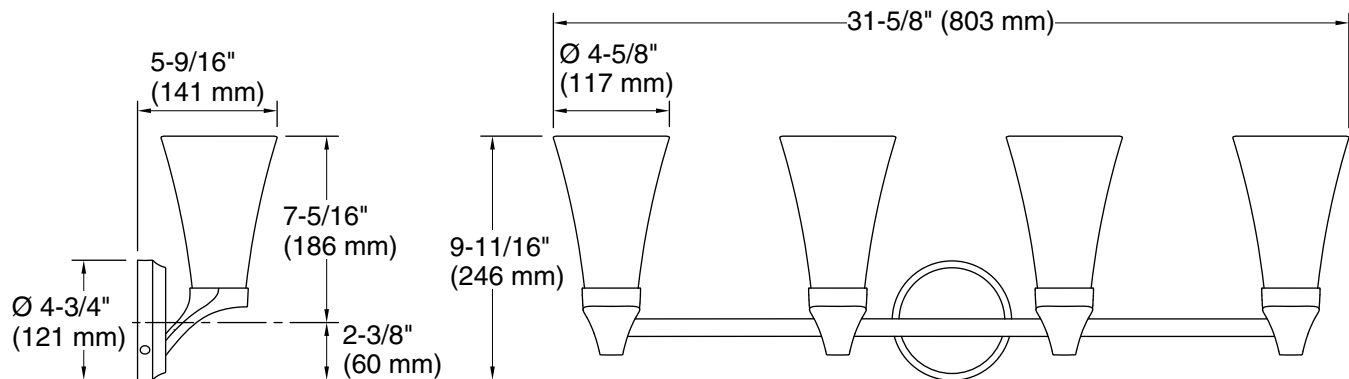

Required Electrical Service

One circuit required.

120 V, 60 Hz

Notes

Install this product according to the installation instructions.

Technical Information

All product dimensions are nominal.

Installation Type:	Wall-mount
Material:	Steel, Glass, Aluminum, Zinc
Number of Lights:	4
Lighting Type:	Socket-based
Socket Type:	E-12 Candelabra
Number of Shades:	4
Shade Type:	Frosted Glass