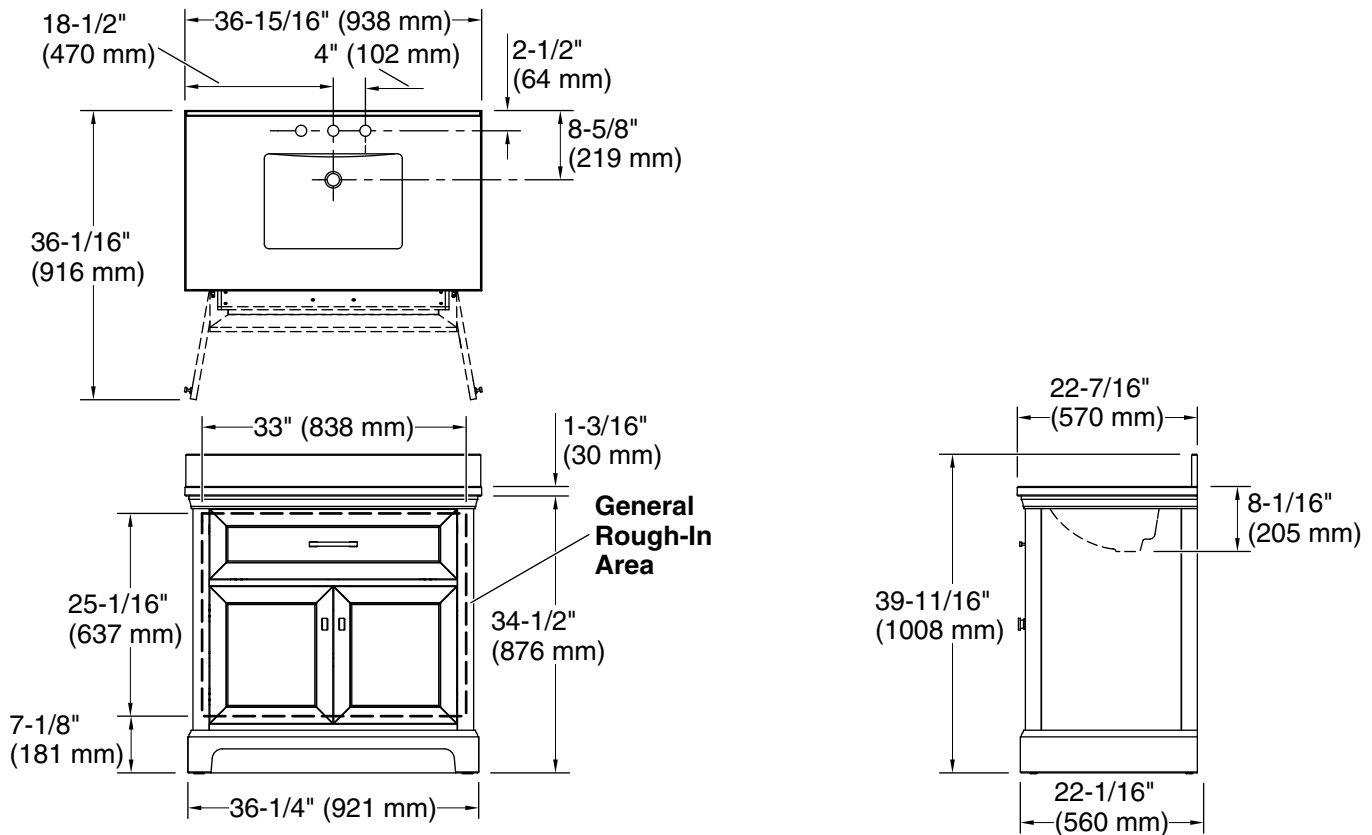

Features

- Set includes cabinet, precut quartz vanity top, backsplash, sink, cabinet hardware
- Convenient tilt-down drawer for storing smaller, frequently-used items
- Three-way adjustable slow-close door hinges for easy cabinet access
- 20" (508 mm) cabinet interior provides ample storage space
- Finish-matched cabinet interior offers generous clearance for plumbing
- Vanity top has 8" (203 mm) widespread faucet holes; requires deck-mount faucet (sold separately)
- Vibrant® Brushed Nickel hardware included on White vanities, Vibrant Brushed Moderne Brass hardware on Ferrous Grey and Tidal Blue vanities, and Matte Black hardware on Light Oak vanities

Technical Information

All product dimensions are nominal.

Notes

Install this product according to the installation instructions.

Select the type of fastener based upon the wall material. Two 250 lb (113.4 kg) minimum load bearing fasteners are recommended.